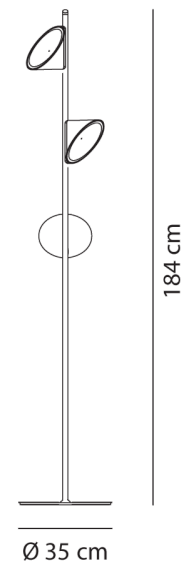

AX PT/ORCHID/WHITE

Orchid Floor Lamp

by Rainer Mutsch

A creation of Austrian designer Rainer Mutsch, Orchid is a lighting collection inspired by nature. The structure of the aluminium blossom-shaped diffuser prevents overheating. Thanks to its versatility and minimalist aesthetic, the Orchid floor lamp performs well both in residential settings and in large-scale contract projects. Available in white, sand or anthracite grey finish.

Designer	Rainer Mutsch
Supplier	Axo Light
Country	Italy
SKU	AX PT/ORCHID/WHITE
Finish	White

Product Dimensions

Weight	13kg
Colour Temp	3000K
IP Rating	IP20

Materials	Aluminium
Output	3 x 710lm

Source	3 x 7W LED
CRI	90