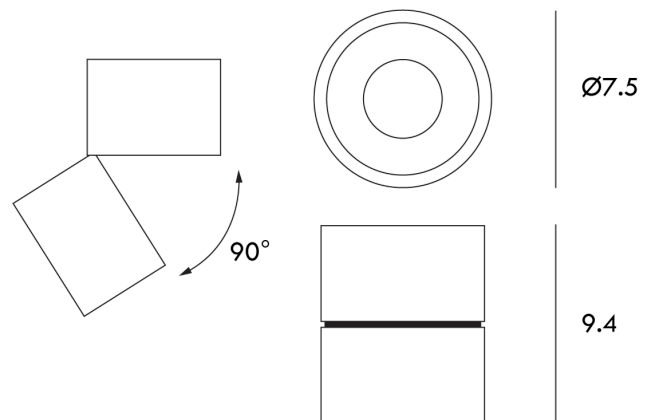

SI PL/TOMMY/DIMM/SML/BK

Tommy Mini Spot

by

Small version of the Tommy ceiling mounted spot light. Equipped with CREE COB LED light source and 90 degree adjustability. Die cast alloy body with painted finish. Dimmable. Available in black or white finish.

Supplier	Studio Italia
Country	China
SKU	SI PL/TOMMY/DIMM/SML/BK
Finish	Black

Product Dimensions

Materials	Aluminium	Source	9W LED	Colour Temp	3000K
Output	800lm	Emission	38 degree beam	Dimming	PHASE