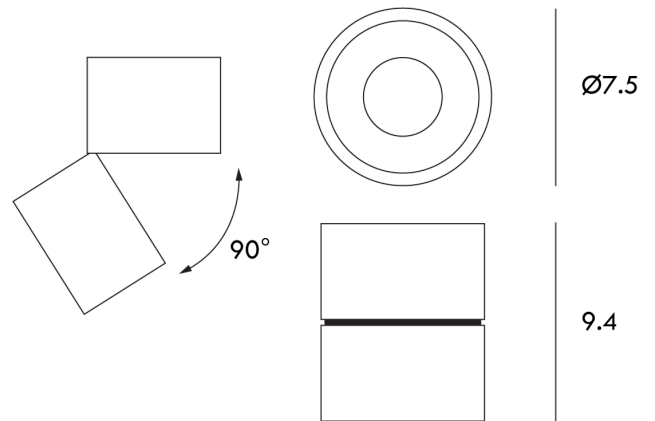

## Tommy Mini Spot

by

Small version of the Tommy ceiling mounted spot light. Equipped with CREE COB LED light source and 90 degree adjustability. Die cast alloy body with painted finish. Dimmable. Available in black or white finish.

### Product Dimensions

<b>Materials</b>	Aluminium	<b>Source</b>	9W LED	<b>Colour Temp</b>	3000K
<b>Output</b>	800lm	<b>Emission</b>	38 degree beam	<b>Dimming</b>	PHASE