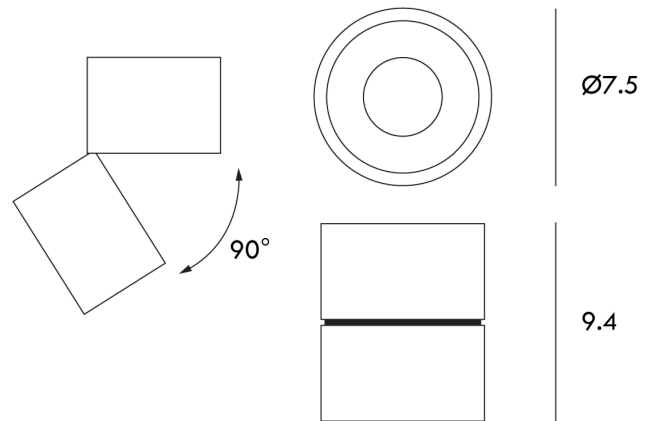

SI PL/TOMMY/DIMM/SML/BK

Tommy Mini Spot

by

Small version of the Tommy ceiling mounted spot light. Equipped with CREE COB LED light source and 90 degree adjustability. Die cast alloy body with painted finish. Dimmable. Available in black or white finish.

Supplier	Studio Italia
Country	China
SKU	SI PL/TOMMY/DIMM/SML/BK
Finish	Black

Product Dimensions

Materials	Aluminium	Source	9W LED	Colour Temp	3000K
Output	800lm	Emission	38 degree beam	Dimming	PHASE