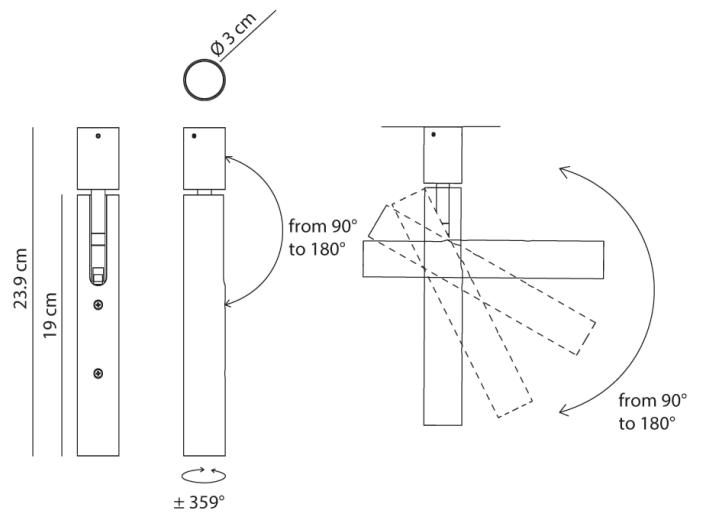

AX FA/EGO/DIMM/BRASS

Ego Spotlight

by

Realized entirely from natural brass, Ego is a synthesis of elegance and personality. The perfection of the lenses used generates a highly impressive and unexpected beam of light. It's minimalist design is highly adjustable, allowing the light to be angled for direct or ambient illumination. Ego spotlight can be installed on ceiling or wall surfaces and is available in natural brass finish. Made in Italy.

Supplier	Axo Light
Country	Italy
SKU	AX FA/EGO/DIMM/BRASS
Version	Dimmable

Product Dimensions

Weight	0.5kg	Materials	Brass	Source	1 x 8.8W LED
Colour Temp	3000K	Output	1220lm	CRI	80
IP Rating	IP20	Dimming	PHASE		