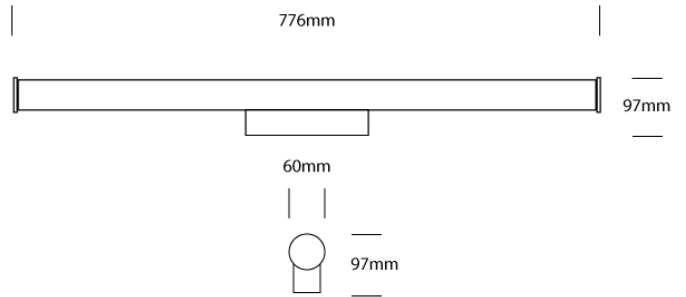

## Aqua XL Bathroom Wall light

by Studio Italia

The Aqua XL LED Wall Light is part of the Architectural technical and sustainable collection from Light Industry. A larger version of the Aqua LED Wall Light. The fitting is an 11W 3000k LED tubular wall light with an IP44 rating. Made with frosted white glass with chrome base. It's simple design and IP rating makes it ideal for contemporary bathroom lighting applications.

Supplier	Studio Italia
Country	China
SKU	GG A/AQUA/XL/CH
Finish	Chrome

### Product Dimensions

Materials	Glass	Source	EDISON SMD 11W LED	Colour Temp	3000K
IP Rating	IP44	Dimming	No		