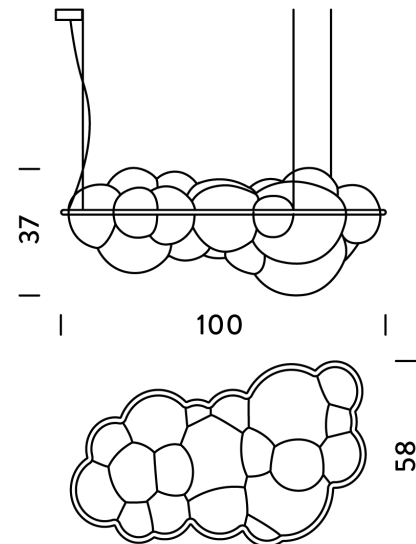

NE S/NUVOLA/MINOR/LED

Nuvola Minor Pendant

by Mario Bellini

A smaller version of the standard Nuvola pendant by Mario Bellini. Made from natural opal polyethylene. Nuvola minor emits a widespread diffused light while adding character to a space. Dimmable.

Designer	Mario Bellini
Supplier	Nemo
Country	Italy
SKU	NE S/NUVOLA/MINOR/LED
Finish	White

Product Dimensions

Weight	9kg
Colour Temp	2700K
Emission	diffused

Materials	Plastic
Output	8000lm
IP Rating	IP20

Source	90W LED
CRI	85
Dimming	1-10v