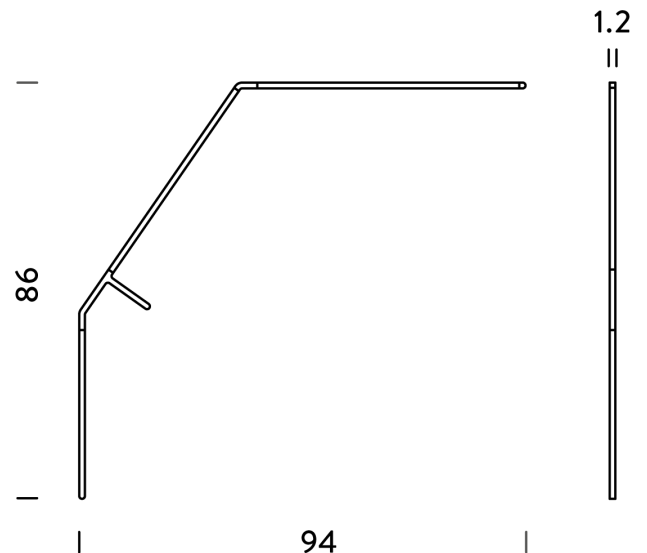

NE LT/BIRD/BLACK

Bird Table Lamp

by Bernhard Osann

Uniquely designed table lamp in extruded aluminum with T-shaped support in polymer filled with glass fibers. From the mind of German designer Bernhard Osann, Bird is composed of a protruding matte black painted arm where the light source is located and a vertical brass counterweight. The lamp placed freely on the edge of a surface, oscillates and moves but always returns to the horizontal position. The LED module incorporated in the arm rotates around its own axis, making the lamp versatile and providing diffused direct and indirect lighting. Switching on and touch dimming through a proximity sensor. (*plinth not included)

Designer	Bernhard Osann
Supplier	Nemo
Country	Italy
SKU	NE LT/BIRD/BLACK
Finish	Black

Product Dimensions

Weight	1kg
Colour Temp	2700K
Emission	orientable
Notes	Plinth not included

Materials	Aluminium
Output	715lm
IP Rating	IP20