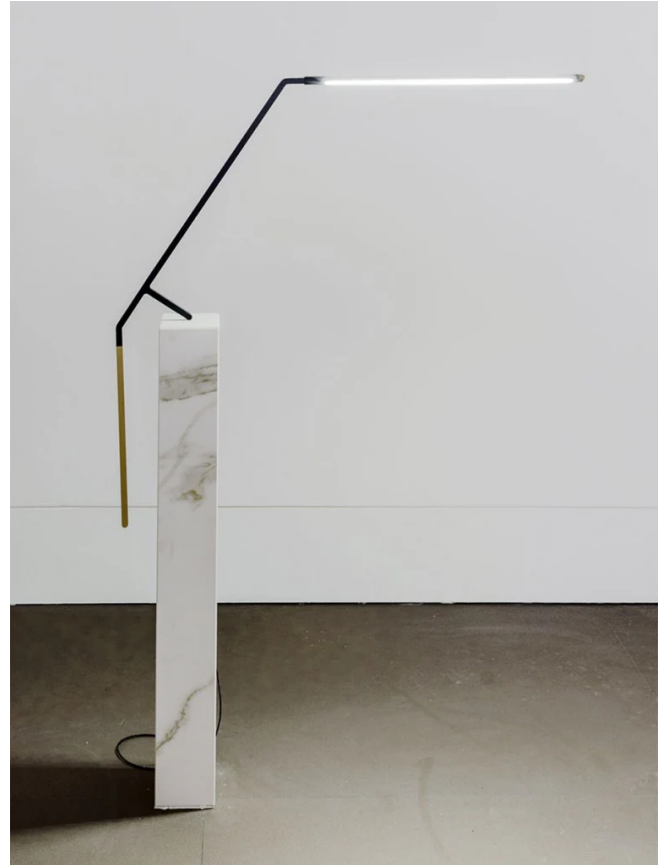

NE LT/BIRD/BLACK

Bird Table Lamp

by Bernhard Osann

Uniquely designed table lamp in extruded aluminum with T-shaped support in polymer filled with glass fibers. From the mind of German designer Bernhard Osann, Bird is composed of a protruding matte black painted arm where the light source is located and a vertical brass counterweight. The lamp placed freely on the edge of a surface, oscillates and moves but always returns to the horizontal position. The LED module incorporated in the arm rotates around its own axis, making the lamp versatile and providing diffused direct and indirect lighting. Switching on and touch dimming through a proximity sensor. (*plinth not included)

Designer	Bernhard Osann
Supplier	Nemo
Country	Italy
SKU	NE LT/BIRD/BLACK
Finish	Black

Product Dimensions

Weight	1kg
Colour Temp	2700K
Emission	orientable
Notes	Plinth not included

Materials	Aluminium
Output	715lm
IP Rating	IP20

Source	10W LED
CRI	85
Dimming	Touch dimmer