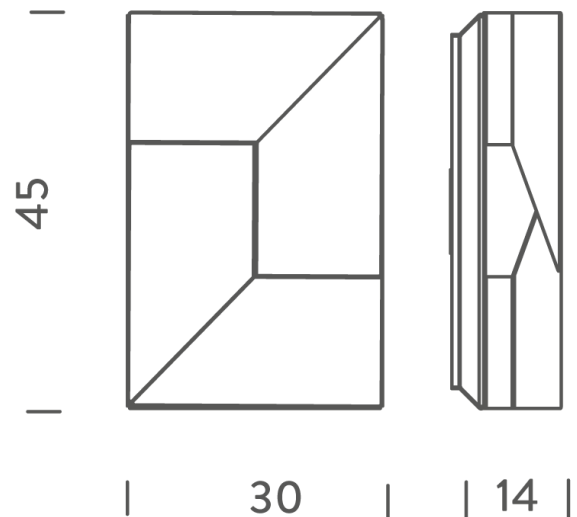

## Wall Shadows Moyen

by Charles Kalpakian

WALL SHADOWS is a family of wall lamps for diffused LED lighting. The striking geometric design makes it ideal for feature walls in contemporary spaces. Matt white powder coated aluminium.

<b>Designer</b>	Charles Kalpakian
<b>Supplier</b>	Nemo
<b>Country</b>	Italy
<b>SKU</b>	NE A/WALLSHADOW/MOY/WH
<b>Finish</b>	White

Product Dimensions

<b>Weight</b>	3kg	<b>Materials</b>	Aluminium	<b>Source</b>	11W LED
<b>Colour Temp</b>	3000K	<b>Output</b>	445lm	<b>CRI</b>	80
<b>Emission</b>	diffused Indirect	<b>IP Rating</b>	IP20	<b>Dimming</b>	1-10v