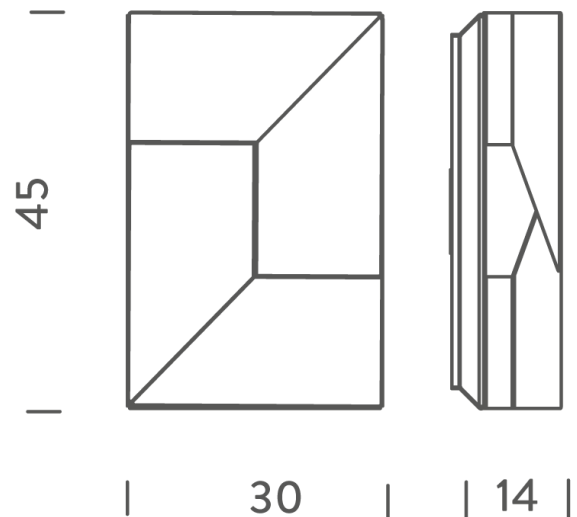

## Wall Shadows Moyen

by Charles Kalpakian

WALL SHADOWS is a family of wall lamps for diffused LED lighting. The striking geometric design makes it ideal for feature walls in contemporary spaces. Matt white powder coated aluminium.

<b>Designer</b>	Charles Kalpakian
<b>Supplier</b>	Nemo
<b>Country</b>	Italy
<b>SKU</b>	NE A/WALLSHADOW/MOY/WH
<b>Finish</b>	White

Product Dimensions

<b>Weight</b>	3kg
<b>Colour Temp</b>	3000K
<b>Emission</b>	diffused Indirect