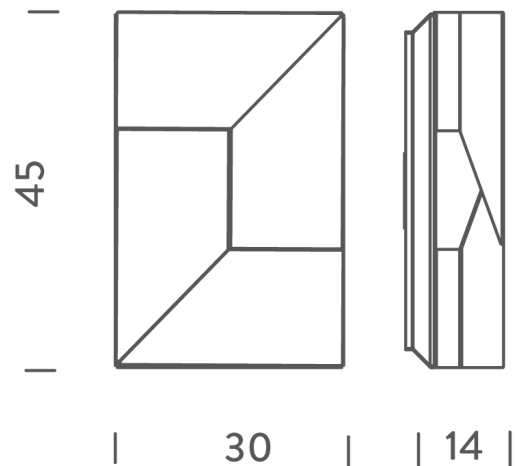

Wall Shadows Moyen

by Charles Kalpakian

WALL SHADOWS is a family of wall lamps for diffused LED lighting. The striking geometric design makes it ideal for feature walls in contemporary spaces. Matt white powder coated aluminium.

Designer	Charles Kalpakian
Supplier	Nemo
Country	Italy
SKU	NE A/WALLSHADOW/MOY/WH
Finish	White

Product Dimensions

Weight	3kg
Colour Temp	3000K
Emission	diffused Indirect

Materials	Aluminium
Output	445lm
IP Rating	IP20