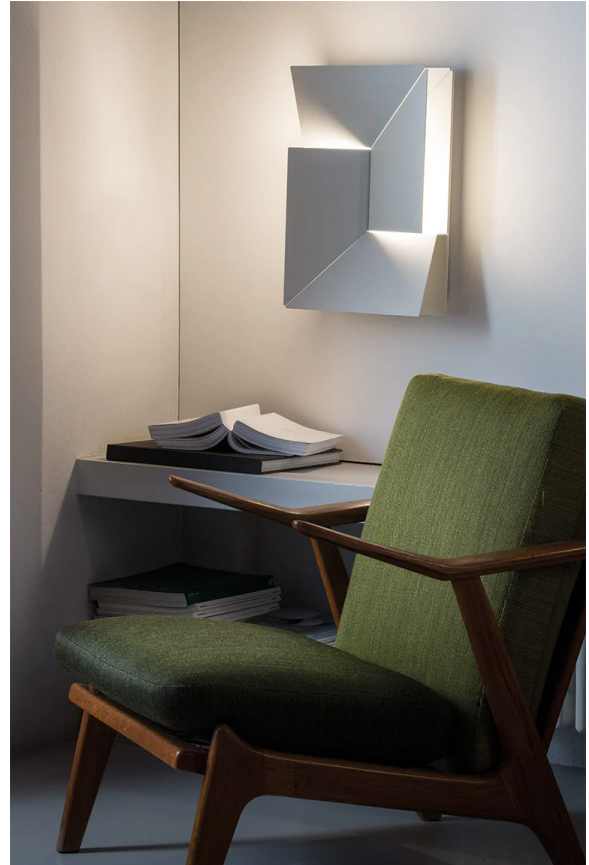

## Wall Shadows Moyen

by Charles Kalpakian

WALL SHADOWS is a family of wall lamps for diffused LED lighting. The striking geometric design makes it ideal for feature walls in contemporary spaces. Matt white powder coated aluminium.