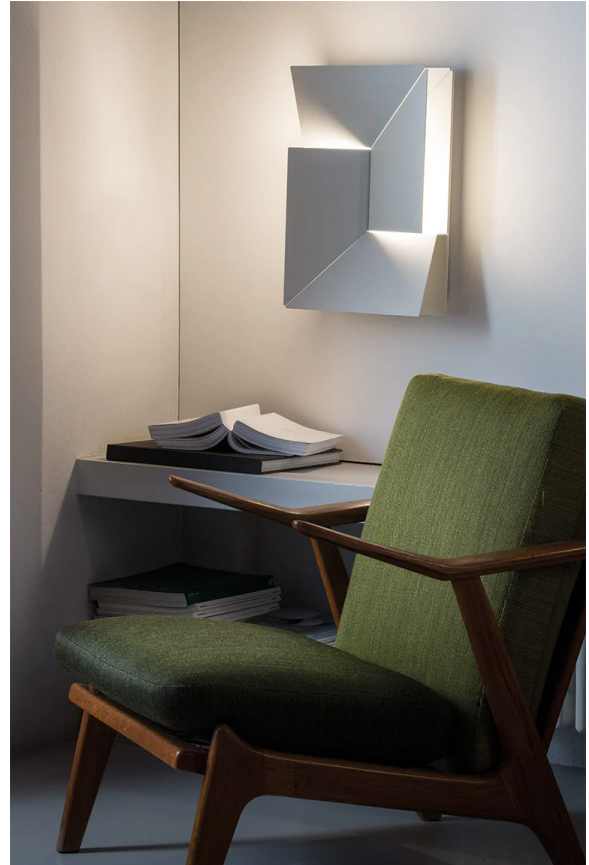

NE A/WALLSHADOW/MOY/WH

Wall Shadows Moyen

by Charles Kalpakian

WALL SHADOWS is a family of wall lamps for diffused LED lighting. The striking geometric design makes it ideal for feature walls in contemporary spaces. Matt white powder coated aluminium.

Designer	Charles Kalpakian
Supplier	Nemo
Country	Italy
SKU	NE A/WALLSHADOW/MOY/WH
Finish	White

Product Dimensions

Weight	3kg	Materials	Aluminium	Source	11W LED
Colour Temp	3000K	Output	445lm	CRI	80
Emission	diffused Indirect	IP Rating	IP20	Dimming	1-10v