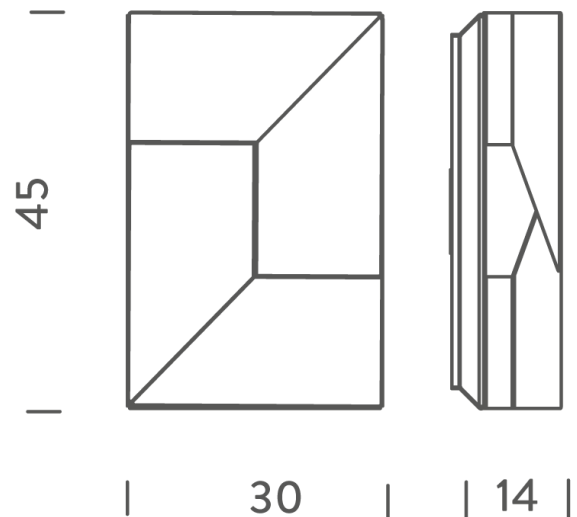

Designer	Charles Kalpakian
Supplier	Nemo
Country	Italy
SKU	NE A/WALLSHADOW/MOY/WH
Finish	White

Product Dimensions