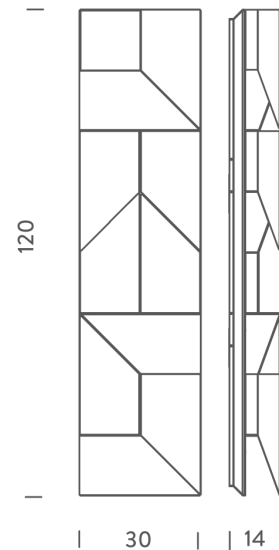

<b>Designer</b>	Charles Kalpakian
<b>Supplier</b>	Nemo
<b>Country</b>	Italy
<b>SKU</b>	NE A/WALLSHADOW/LONG/WH
<b>Finish</b>	White

Product Dimensions

<b>Weight</b>	9kg
<b>Colour Temp</b>	3000K
<b>Emission</b>	diffused Indirect