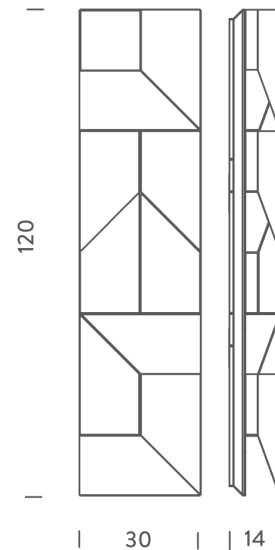

NE A/WALLSHADOW/LONG/WH

Wall Shadows Long

by Charles Kalpakian

WALL SHADOWS is a family of wall lamps for diffused LED lighting. The striking geometric design makes it ideal for feature walls in contemporary spaces. Matt white powder coated aluminium.

Designer	Charles Kalpakian
Supplier	Nemo
Country	Italy
SKU	NE A/WALLSHADOW/LONG/WH
Finish	White

Product Dimensions

Weight	9kg	Materials	Aluminium	Source	30W LED
Colour Temp	3000K	Output	1050lm	CRI	80
Emission	diffused Indirect	IP Rating	IP20	Dimming	1-10v