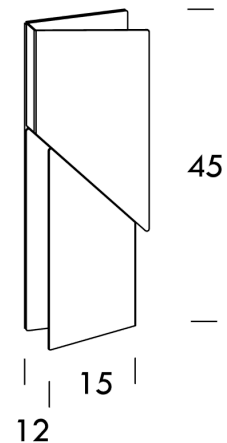

## Wall Shadows Petit

by Charles Kalpakian

WALL SHADOW PETIT IN WHITE. 15cm, x 45cm x 12cm. 7w  
670lm 3000k LED. 1-10v DIMMABLE. CRI 80. COMES WITH  
700mA DIMMABLE DRIVER. (WSH LWW 32)

<b>Designer</b>	Charles Kalpakian
<b>Supplier</b>	Nemo
<b>Country</b>	Italy
<b>SKU</b>	NE A/WALLSHADOW/PET/WH
<b>Finish</b>	White

### Product Dimensions

<b>Weight</b>	1.7kg
<b>Colour Temp</b>	3000K
<b>Emission</b>	diffused Indirect

<b>Materials</b>	Aluminium
<b>Output</b>	435lm
<b>IP Rating</b>	IP20

<b>Source</b>	8W LED
<b>CRI</b>	80
<b>Dimming</b>	1-10v