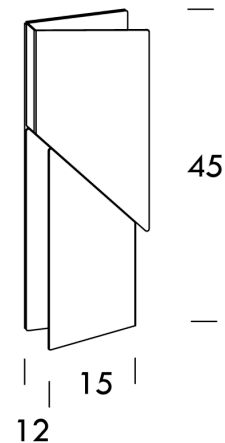

NE A/WALLSHADOW/PET/WH

Wall Shadows Petit

by Charles Kalpakian

WALL SHADOW PETIT IN WHITE. 15cm, x 45cm x 12cm. 7w
670lm 3000k LED. 1-10v DIMMABLE. CRI 80. COMES WITH
700mA DIMMABLE DRIVER. (WSH LWW 32)

Designer	Charles Kalpakian
Supplier	Nemo
Country	Italy
SKU	NE A/WALLSHADOW/PET/WH
Finish	White

Product Dimensions

Weight	1.7kg
Colour Temp	3000K
Emission	diffused Indirect

Materials	Aluminium
Output	435lm
IP Rating	IP20

Source	8W LED
CRI	80
Dimming	1-10v