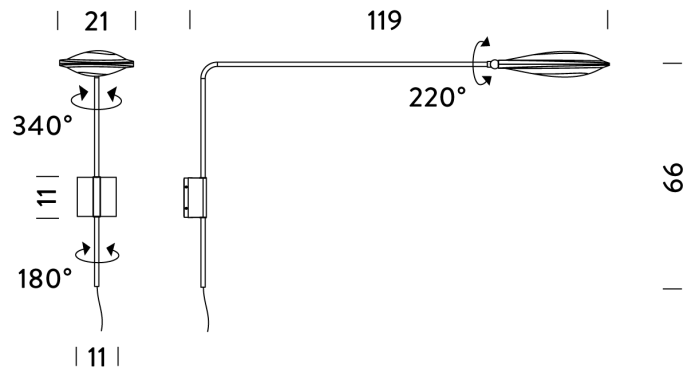

NE A/OLYMPIA

Olympia Wall Lamp with Arm

by Doriana e Massimiliano Fuksas

Adjustable lamp with a unique contemporary design inspired by UFOs. Olympia features a moulded diffuser in sandblasted polycarbonate matt white which provides widespread warm lighting. Stem in black painted aluminium, ABS wall stem. Dimmable (dimmer located on cable). Design by Doriana e Massimiliano Fuksas.

Designer	Doriana e Massimiliano Fuksas
Supplier	Nemo
Country	Italy
SKU	NE A/OLYMPIA
Finish	Black

Product Dimensions

Weight	2kg
Colour Temp	2700K
Emission	diffused, 360 degree
Notes	Dimmer located on cable

Materials	Aluminium
Output	950lm
IP Rating	IP20

Source	20W LED
CRI	85
Dimming	Trailing Edge