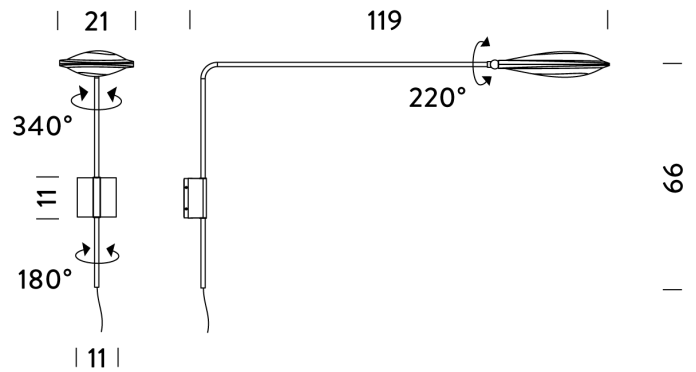

## Olympia Wall Lamp with Arm

by Doriana e Massimiliano Fuksas

Adjustable lamp with a unique contemporary design inspired by UFOs. Olympia features a moulded diffuser in sandblasted polycarbonate matt white which provides widespread warm lighting. Stem in black painted aluminium, ABS wall stem. Dimmable (dimmer located on cable). Design by Doriana e Massimiliano Fuksas.

<b>Designer</b>	Doriana e Massimiliano Fuksas
<b>Supplier</b>	Nemo
<b>Country</b>	Italy
<b>SKU</b>	NE A/OLYMPIA
<b>Finish</b>	Black

Product Dimensions

<b>Weight</b>	2kg	<b>Materials</b>	Aluminium	<b>Source</b>	20W LED
<b>Colour Temp</b>	2700K	<b>Output</b>	950lm	<b>CRI</b>	85
<b>Emission</b>	diffused, 360 degree	<b>IP Rating</b>	IP20	<b>Dimming</b>	Trailing Edge
<b>Notes</b>	Dimmer located on cable				