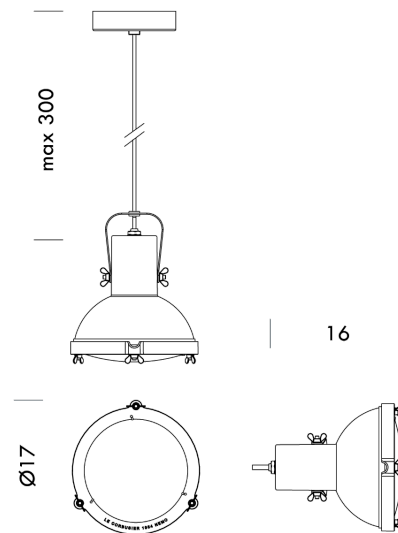

NE S/PROJECTEUR/165/WS

Projecteur 165 Pendant

by Le Corbusier

Projecteur 165 is a mini adjustable version of the Projecteur 365, with aluminium body painted in night blue or white sand. Diffuser glass curved and sandblasted in the inner part. Canopy painted in matt black, screws and small metal parts black chromed. Diffused and adjustable light output. Classic design by Le Corbusier and made in Italy.

Designer	Le Corbusier
Supplier	Nemo
Country	Italy
SKU	NE S/PROJECTEUR/165/WS
Finish	White Sand

Product Dimensions

Weight	0.8kg	Materials	Aluminium	Source	1 x E27 23W
Emission	direct, spot	IP Rating	IP20	Dimming	Dependent on globe