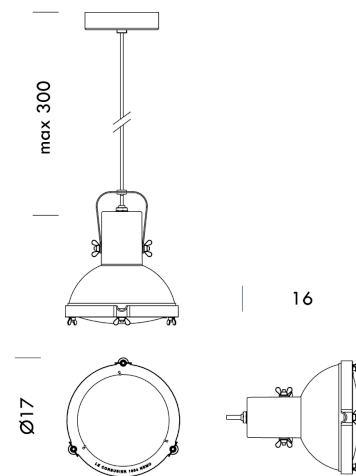

Projecteur 165 Pendant

by Le Corbusier

A mini adjustable version of the Projecteur 365, with aluminium body painted in night blue or white sand. Diffuser glass curved and sandblasted in the inner part. Canopy painted in matt black, screws and small metal parts black chromed. Diffused and adjust-able light output.

Designer	Le Corbusier
Supplier	Nemo
Country	Italy
SKU	NE S/PROJECTEUR/165/WS
Finish	White Sand

Product Dimensions

Weight	0.8kg
Emission	direct, spot

Materials	Aluminium
IP Rating	IP20

Source	1 x E27 23W
Dimming	Dependent on globe