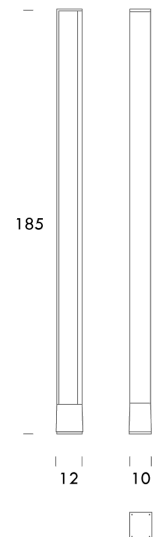

NE PT/TRU/3000K/WHITE

## Tru Floor Lamp

by Roberto Paoli

The TRU floor lamp with body in extruded aluminium, heads and base in die-casted aluminium, diffusers in opal and transparent metacrylate. Structure painted in matt white or black. The uplight LED source gives the uplight warm and diffused flood, while the side LED provides an indirect ambient light. Dimmable, double switching on the cable.

### Product Dimensions

<b>Weight</b>	9kg
<b>Colour Temp</b>	3000K
<b>Emission</b>	up + back, indirect

<b>Materials</b>	Aluminium
<b>Output</b>	2125+1765lm
<b>IP Rating</b>	IP20

<b>Source</b>	16+ 33W LED
<b>CRI</b>	85
<b>Dimming</b>	Double dimming, push on board