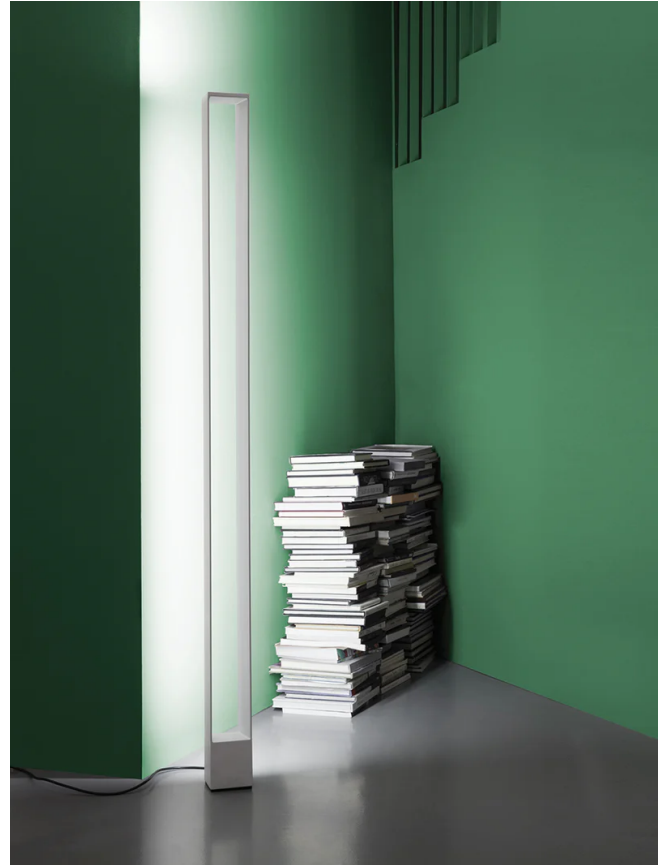

NE PT/TRU/3000K/WHITE

Tru Floor Lamp

by Roberto Paoli

The TRU floor lamp with body in extruded aluminium, heads and base in die-casted aluminium, diffusers in opal and transparent metacrylate. Structure painted in matt white. The uplight LED source gives the uplight warm and diffused flood, while the side LED provides an indirect ambient light. Dimmable, double switching on the cable.

Designer	Roberto Paoli
Supplier	Nemo
Country	Italy
SKU	NE PT/TRU/3000K/WHITE
Finish	White
Version	3000K

Product Dimensions

Weight	9kg	Materials	Aluminium	Source	16+ 33W LED
Colour Temp	3000K	Output	2125+1765lm	CRI	85
Emission	up + back, indirect	IP Rating	IP20	Dimming	Double dimming, push on board