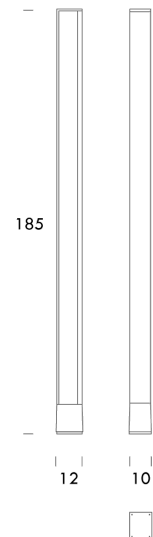

NE PT/TRU/3000K/BLACK

Tru Floor Lamp

by Roberto Paoli

The TRU floor lamp with body in extruded aluminium, heads and base in die-casted aluminium, diffusers in opal and transparent metacrylate. Structure painted in matt white or black. The uplight LED source gives the uplight warm and diffused flood, while the side LED provides an indirect ambient light. Dimmable, double switching on the cable.

Designer	Roberto Paoli
Supplier	Nemo
Country	Italy
SKU	NE PT/TRU/3000K/BLACK
Finish	Black
Version	3000K

Product Dimensions

Weight	9kg
Colour Temp	3000K
Emission	up + back, indirect

Materials	Aluminium
Output	2125+1765lm
IP Rating	IP20