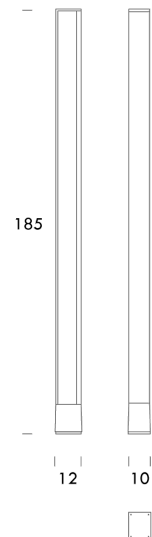

NE PT/TRU/3000K/BLACK

Tru Floor Lamp

by Roberto Paoli

The TRU floor lamp with body in extruded aluminium, heads and base in die-casted aluminium, diffusers in opal and transparent metacrylate. Structure painted in matt white or black. The uplight LED source gives the uplight warm and diffused flood, while the side LED provides an indirect ambient light. Dimmable, double switching on the cable.

Designer	Roberto Paoli
Supplier	Nemo
Country	Italy
SKU	NE PT/TRU/3000K/BLACK
Finish	Black
Version	3000K

Product Dimensions

Weight	9kg
Colour Temp	3000K
Emission	up + back, indirect

Materials	Aluminium
Output	2125+1765lm
IP Rating	IP20