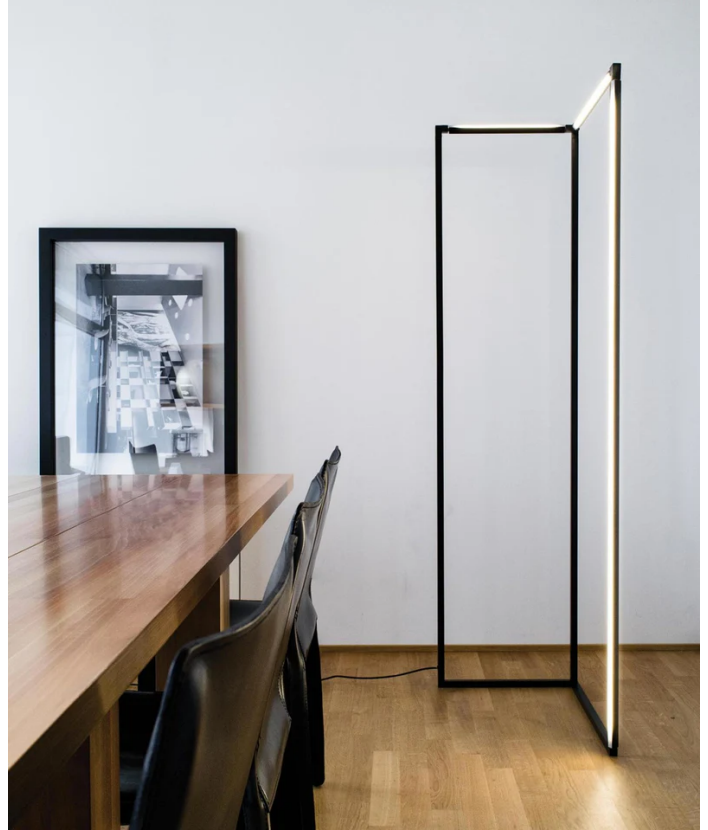

## Spigolo Floor Lamp

by Studiocharlie

The SPIGOLO design is based on an extruded and tubular aluminium structure, connected with moulded ABS joints. Thanks to the joints, enabling the profiles to house LED sources, one can rotate 360 degrees in order to produce a directional direct or indirect lighting, screened by an opaline diffuser in polycarbonate. The floor version is designed as such to provide a virtual divider to ambiances. LED sources are dimmable and with warm tone.

<b>Designer</b>	Studiocharlie
<b>Supplier</b>	Nemo
<b>Country</b>	Italy
<b>SKU</b>	NE PT/SPIGOLO/2700K/WHITE
<b>Finish</b>	White
<b>Version</b>	2700K

Product Dimensions

<b>Weight</b>	10kg	<b>Materials</b>	Aluminium	<b>Source</b>	6+10+33W LED
<b>Colour Temp</b>	2700K	<b>Output</b>	335lm+600lm+1765lm	<b>CRI</b>	85
<b>Emission</b>	triple, diffused	<b>IP Rating</b>	IP20	<b>Dimming</b>	Dimmer on cable, cable length 4.5m
<b>Notes</b>	Orientable LED along top & down one side				