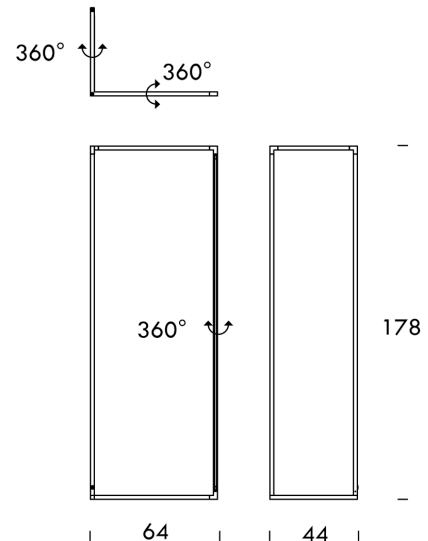

## Spigolo Floor Lamp

by Studiocharlie

The SPIGOLO design is based on an extruded and tubular aluminium structure, connected with moulded ABS joints. Thanks to the joints, enabling the profiles to house LED sources, one can rotate 360 degrees in order to produce a directional direct or indirect lighting, screened by an opaline diffuser in polycarbonate. The floor version is designed as such to provide a virtual divider to ambiances. LED sources are dimmable and with warm tone.

<b>Designer</b>	Studiocharlie
<b>Supplier</b>	Nemo
<b>Country</b>	Italy
<b>SKU</b>	NE PT/SPIGOLO/2700K/WHITE
<b>Finish</b>	White
<b>Version</b>	2700K

Product Dimensions

<b>Weight</b>	10kg	<b>Materials</b>	Aluminium	<b>Source</b>	6+10+33W LED
<b>Colour Temp</b>	2700K	<b>Output</b>	335lm+600lm+1765lm	<b>CRI</b>	85
<b>Emission</b>	triple, diffused	<b>IP Rating</b>	IP20	<b>Dimming</b>	Dimmer on cable, cable length 4.5m
<b>Notes</b>	Orientable LED along top & down one side				