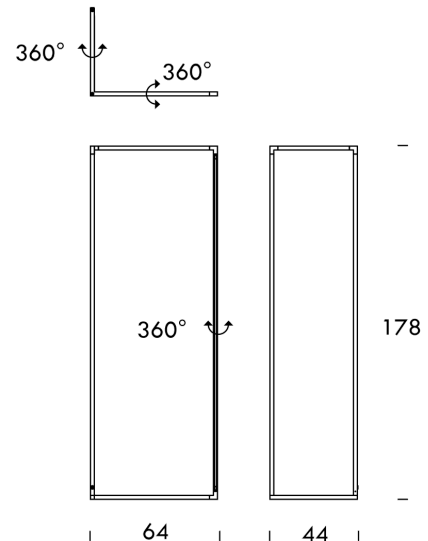

## Spigolo Floor Lamp

by Studiocharlie

The SPIGOLO design is based on an extruded and tubular aluminium structure, connected with moulded ABS joints. Thanks to the joints, enabling the profiles to house LED sources, one can rotate 360 degrees in order to produce a directional direct or indirect lighting, screened by an opaline diffuser in polycarbonate. The floor version is designed as such to provide a virtual divider to ambiances. LED sources are dimmable and with warm tone.

<b>Designer</b>	Studiocharlie
<b>Supplier</b>	Nemo
<b>Country</b>	Italy
<b>SKU</b>	NE PT/SPIGOLO/3000K/BLACK
<b>Finish</b>	Black
<b>Version</b>	3000K

Product Dimensions

<b>Weight</b>	10kg
<b>Colour Temp</b>	3000K
<b>Emission</b>	triple, diffused
<b>Notes</b>	Orientable LED along top & down one side

<b>Materials</b>	Aluminium
<b>Output</b>	335lm+600lm+1765lm
<b>IP Rating</b>	IP20

<b>Source</b>	6+10+33W LED
<b>CRI</b>	85
<b>Dimming</b>	Dimmer on cable, cable length 4.5m