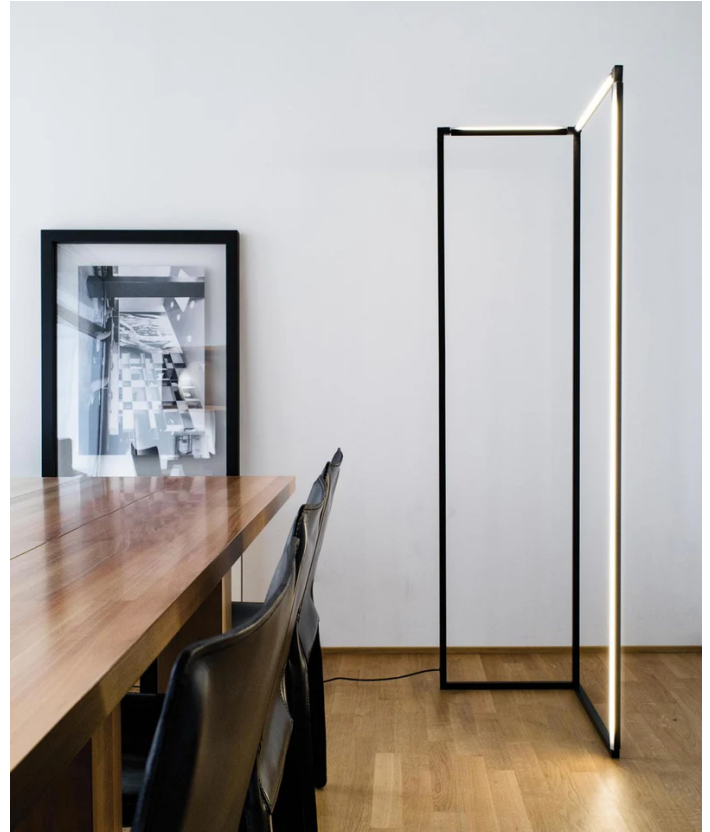

NE PT/SPIGOLO/3000K/BLACK

## Spigolo Floor Lamp

by Studiocharlie

The SPIGOLO design is based on an extruded and tubular aluminium structure, connected with moulded ABS joints. Thanks to the joints, enabling the profiles to house LED sources, one can rotate 360 degrees in order to produce a directional direct or indirect lighting, screened by an opaline diffuser in polycarbonate. The floor version is designed as such to provide a virtual divider to ambiances. LED sources are dimmable and with warm tone.

<b>Designer</b>	Studiocharlie
<b>Supplier</b>	Nemo
<b>Country</b>	Italy
<b>SKU</b>	NE PT/SPIGOLO/3000K/BLACK
<b>Finish</b>	Black
<b>Version</b>	3000K

Product Dimensions

<b>Weight</b>	10kg
<b>Colour Temp</b>	3000K
<b>Emission</b>	triple, diffused
<b>Notes</b>	Orientable LED along top & down one side