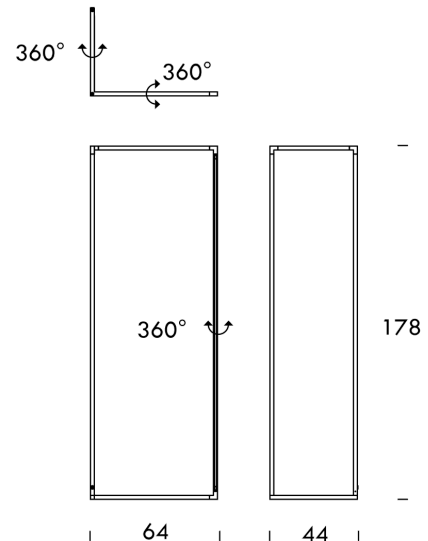

NE PT/SPIGOLO/2700K/BLACK

Spigolo Floor Lamp

by Studiocharlie

The SPIGOLO design is based on an extruded and tubular aluminium structure, connected with moulded ABS joints. Thanks to the joints, enabling the profiles to house LED sources, one can rotate 360 degrees in order to produce a directional direct or indirect lighting, screened by an opaline diffuser in polycarbonate. The floor version is designed as such to provide a virtual divider to ambiances. LED sources are dimmable and with warm tone.

Designer	Studiocharlie
Supplier	Nemo
Country	Italy
SKU	NE PT/SPIGOLO/2700K/BLACK
Finish	Black
Version	2700K

Product Dimensions

Weight	10kg
Colour Temp	2700K
Emission	triple, diffused
Notes	Orientable LED along top & down one side

Materials	Aluminium
Output	335lm+600lm+1765lm
IP Rating	IP20

Source	6+10+33W LED
CRI	85
Dimming	Dimmer on cable, cable length 4.5m