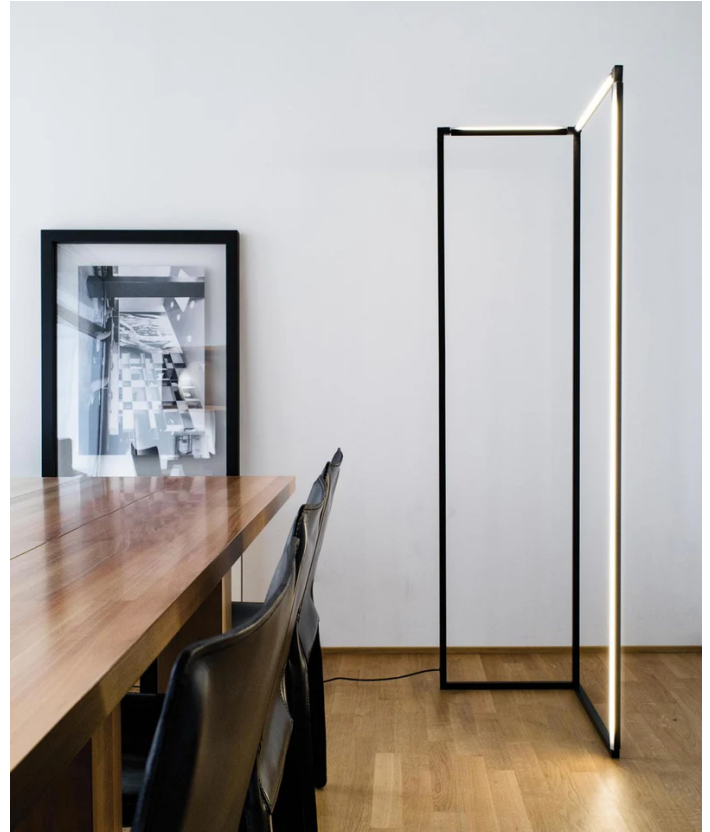

NE PT/SPIGOLO/2700K/BLACK

Spigolo Floor Lamp

by Studiocharlie

The SPIGOLO design is based on an extruded and tubular aluminium structure, connected with moulded ABS joints. Thanks to the joints, enabling the profiles to house LED sources, one can rotate 360 degrees in order to produce a directional direct or indirect lighting, screened by an opaline diffuser in polycarbonate. The floor version is designed as such to provide a virtual divider to ambiances. LED sources are dimmable and with warm tone.

Designer	Studiocharlie
Supplier	Nemo
Country	Italy
SKU	NE PT/SPIGOLO/2700K/BLACK
Finish	Black
Version	2700K

Product Dimensions

Weight	10kg
Colour Temp	2700K
Emission	triple, diffused
Notes	Orientable LED along top & down one side