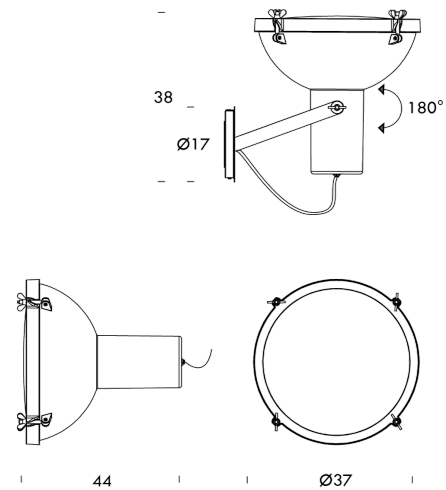

NE A/PROJECTEUR/365/WS

Projecteur 365 Ceiling/Wall

by Le Corbusier

The Projecteur of Le Corbusier was designed for the Chandigarh High Court, India, in 1954. Aluminium body painted in night blue, white sand or moka. Diffuser glass curved and sandblasted in the inner part. Painted body, base and canopies. Screws and small metal parts black chromed.

Designer	Le Corbusier
Supplier	Nemo
Country	Italy
SKU	NE A/PROJECTEUR/365/WS
Finish	White Sand

Product Dimensions

Weight	5.5kg	Materials	Aluminium + Glass	Source	1 x E27 100W
Emission	direct, spot	IP Rating	IP30	Dimming	Dependent on globe
Notes	Orientable				