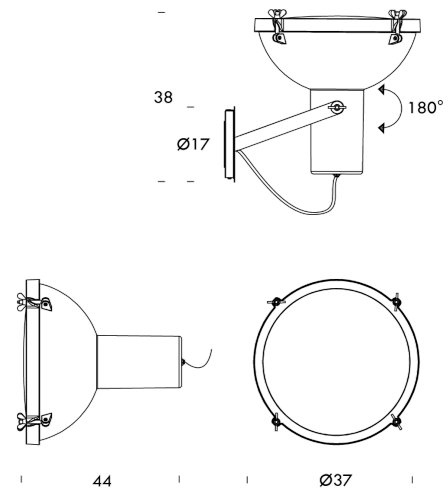

NE A/PROJECTEUR/365/WS

Projecteur 365 Ceiling/Wall

by Le Corbusier

The Projecteur of Le Corbusier was designed for the Chandigarh High Court, India, in 1954. Aluminium body painted in night blue, white sand or moka. Diffuser glass curved and sandblasted in the inner part. Painted body, base and canopies. Screws and small metal parts black chromed.

Designer	Le Corbusier
Supplier	Nemo
Country	Italy
SKU	NE A/PROJECTEUR/365/WS
Finish	White Sand

Product Dimensions

Weight	5.5kg	Materials	Aluminium + Glass	Source	1 x E27 100W
Emission	direct, spot	IP Rating	IP30	Dimming	Dependent on globe
Notes	Orientable				