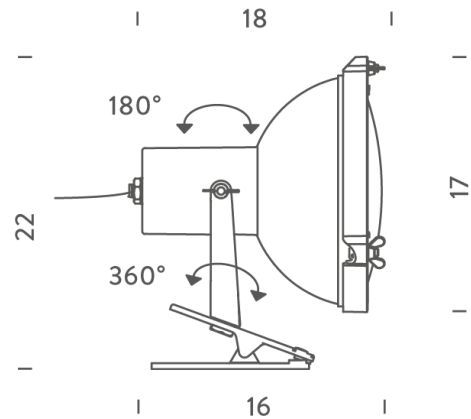

NE A/PROJECTEUR/PINZA/165/WS

Projecteur 165 Pincer Clip

by Le Corbusier

Mini adjustable version of the Projecteur 365. The pincer clamp base and light weight allows for a myriad of installation possibilities. Aluminium body painted in night blue, white sand or moka. Diffuser glass curved and sandblasted in the inner part. Clamp and canopies painted in matt black, screws and small black chrome metal parts. Diffused and adjustable light output.

Designer	Le Corbusier
Supplier	Nemo
Country	Italy
SKU	NE A/PROJECTEUR/PINZA/165/WS
Finish	White Sand

Product Dimensions

Weight	0.8kg	Materials	Aluminium	Source	1 x E27 23W
Emission	direct, spot	IP Rating	IP20	Dimming	Dependent on globe