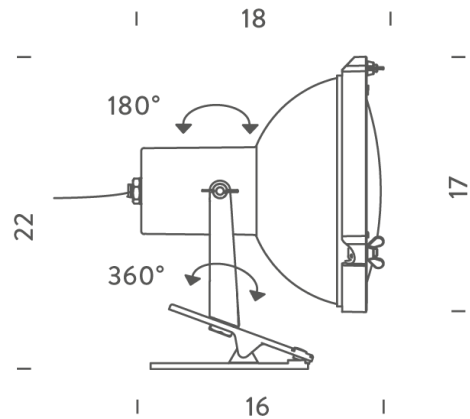

NE A/PROJECTEUR/PINZA/165/NB

Projecteur 165 Pincer Clip

by Le Corbusier

Mini adjustable version of the Projecteur 365. The pincer clamp base and light weight allows for a myriad of installation possibilities. Aluminium body painted in night blue, white sand or moka. Diffuser glass curved and sandblasted in the inner part. Clamp and canopies painted in matt black, screws and small black chrome metal parts. Diffused and adjustable light output.

Designer	Le Corbusier
Supplier	Nemo
Country	Italy
SKU	NE A/PROJECTEUR/PINZA/165/NB
Finish	Night Blue

Product Dimensions

Weight	0.8kg	Materials	Aluminium	Source	1 x E27 23W
Emission	direct, spot	IP Rating	IP20	Dimming	Dependent on globe