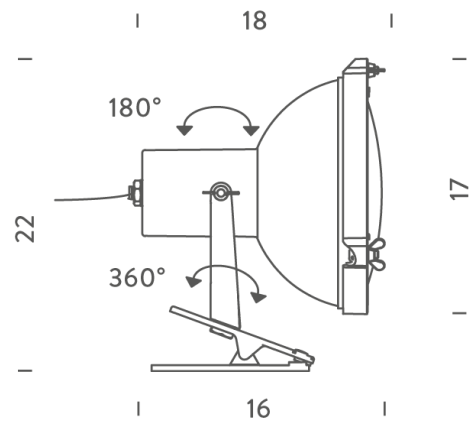

NE A/PROJECTEUR/PINZA/165/NB

Projecteur 165 Pincer Clip

by Le Corbusier

Mini adjustable version of the Projecteur 365. The pincer clamp base and light weight allows for a myriad of installation possibilities. Aluminium body painted in night blue, white sand or moka. Diffuser glass curved and sandblasted in the inner part. Clamp and canopies painted in matt black, screws and small black chrome metal parts. Diffused and adjustable light output.

Designer	Le Corbusier
Supplier	Nemo
Country	Italy
SKU	NE A/PROJECTEUR/PINZA/165/NB
Finish	Night Blue

Product Dimensions

Weight	0.8kg	Materials	Aluminium	Source	1 x E27 23W
Emission	direct, spot	IP Rating	IP20	Dimming	Dependent on globe