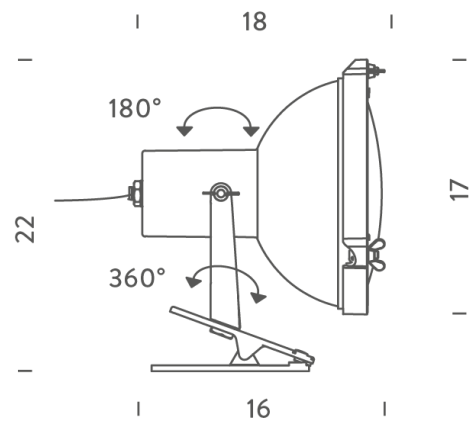

Projecteur 165 Pincer Clip

by Le Corbusier

Mini adjustable version of the Projecteur 365. The pincer clamp base and light weight allows for a myriad of installation possibilities. Aluminium body painted in night blue, white sand or moka. Diffuser glass curved and sandblasted in the inner part. Clamp and canopies painted in matt black, screws and small black chrome metal parts. Diffused and adjustable light output.

Designer	Le Corbusier
Supplier	Nemo
Country	Italy
SKU	NE A/PROJECTEUR/PINZA/165/NB
Finish	Night Blue

Product Dimensions

Weight	0.8kg
Emission	direct, spot

Materials	Aluminium
IP Rating	IP20

Source	1 x E27 23W
Dimming	Dependent on globe