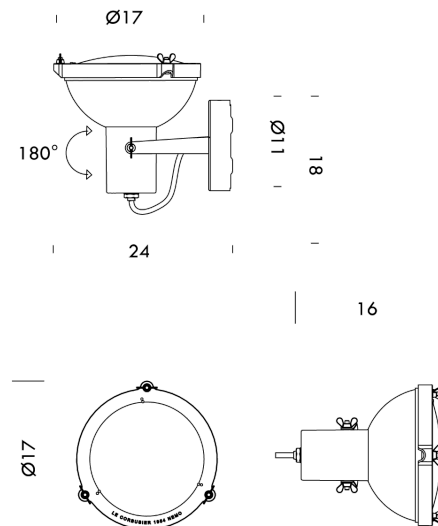

## Projecteur 165 Ceiling/Wall

by Le Corbusier

Projecteur 165 is a mini adjustable version of the Projecteur 365 with aluminium body painted in night blue or white sand. Diffuser glass curved and sandblasted in the inner part. Clamp and canopies painted in matt black, screws and small black chrome metal parts. Diffused and adjust-able light output. Classic design by Le Corbusier and made in Italy.

### Product Dimensions

<b>Weight</b>	0.8kg
<b>Emission</b>	direct, spot
<b>Notes</b>	Orientable

<b>Materials</b>	Aluminium
<b>IP Rating</b>	IP20

<b>Source</b>	1 x E27 23W
<b>Dimming</b>	Dependent on globe