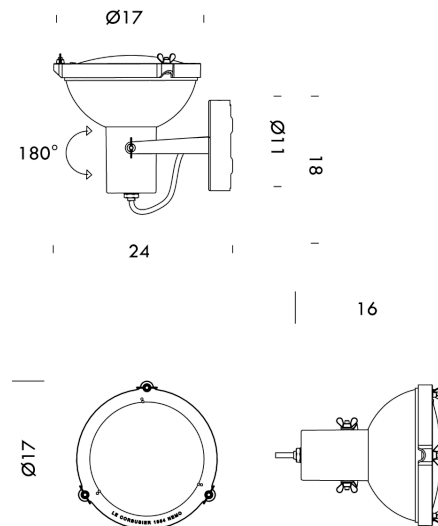

NE A/PROJECTEUR/165/WS

Projecteur 165 Ceiling/Wall

by Le Corbusier

Projecteur 165 is a mini adjustable version of the Projecteur 365 with aluminium body painted in night blue or white sand. Diffuser glass curved and sandblasted in the inner part. Clamp and canopies painted in matt black, screws and small black chrome metal parts. Diffused and adjust-able light output. Classic design by Le Corbusier and made in Italy.

Designer	Le Corbusier
Supplier	Nemo
Country	Italy
SKU	NE A/PROJECTEUR/165/WS
Finish	White Sand

Product Dimensions

Weight	0.8kg	Materials	Aluminium	Source	1 x E27 23W
Emission	direct, spot	IP Rating	IP20	Dimming	Dependent on globe
Notes	Orientable				