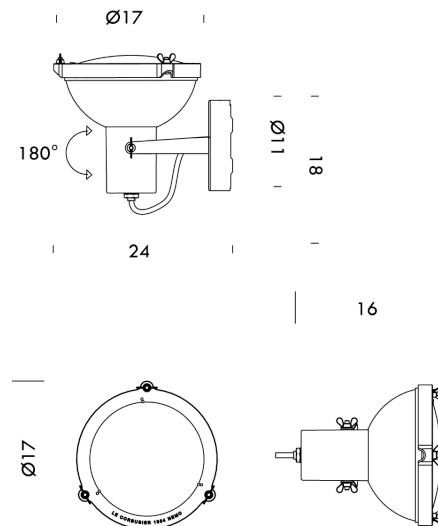

NE A/PROJECTEUR/165/WS

Projecteur 165 Ceiling/Wall

by Le Corbusier

Projecteur 165 is a mini adjustable version of the Projecteur 365 with aluminium body painted in night blue or white sand. Diffuser glass curved and sandblasted in the inner part. Clamp and canopies painted in matt black, screws and small black chrome metal parts. Diffused and adjust-able light output. Classic design by Le Corbusier and made in Italy.

Designer	Le Corbusier
Supplier	Nemo
Country	Italy
SKU	NE A/PROJECTEUR/165/WS
Finish	White Sand

Product Dimensions

Weight	0.8kg
Emission	direct, spot
Notes	Orientable

Materials	Aluminium
IP Rating	IP20

Source	1 x E27 23W
Dimming	Dependent on globe