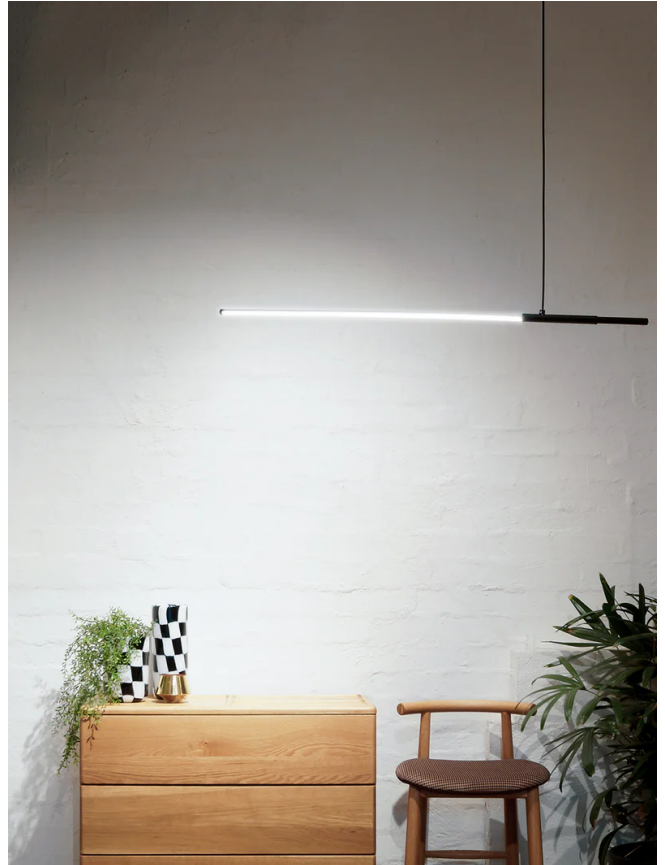

WK S/LINE/BK

Line Pendant

by

Sleek and minimalist, the Line Pendant is a simple linear suspension lamp suited to contemporary spaces. Built-in 13W LED source which can be directed up or down. Designed for cluster configurations, Line Pendant also features an adjustable counterbalance allowing for a composition of various angles when grouped together. Available in black or white finish.

**Supplier** Studio Italia**Country** China**SKU** WK S/LINE/BK**Finish** Black

Product Dimensions

**Materials** Metal**Source** 13W LED**Colour Temp** 3000K**Output** 1000lm**Dimming** Non-Dimmable