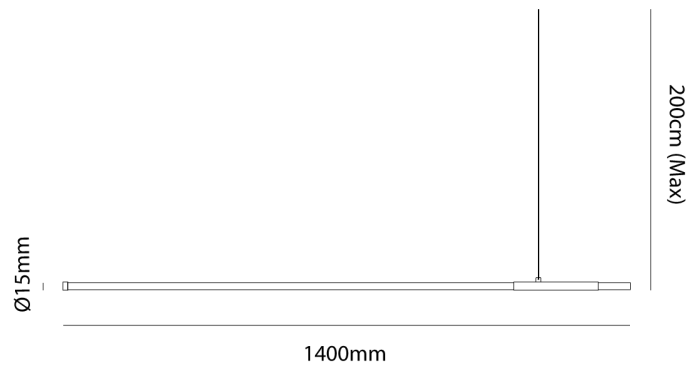

WK S/LINE/BK

Line Pendant

by

Sleek and minimalist, the Line Pendant is a simple linear suspension lamp suited to contemporary spaces. Built-in 13W LED source which can be directed up or down. Designed for cluster configurations, Line Pendant also features an adjustable counterbalance allowing for a composition of various angles when grouped together. Available in black or white finish.

**Supplier** Studio Italia**Country** China**SKU** WK S/LINE/BK**Finish** Black

Product Dimensions

**Materials** Metal**Source** 13W LED**Colour Temp** 3000K**Output** 1000lm**Dimming** Non-Dimmable