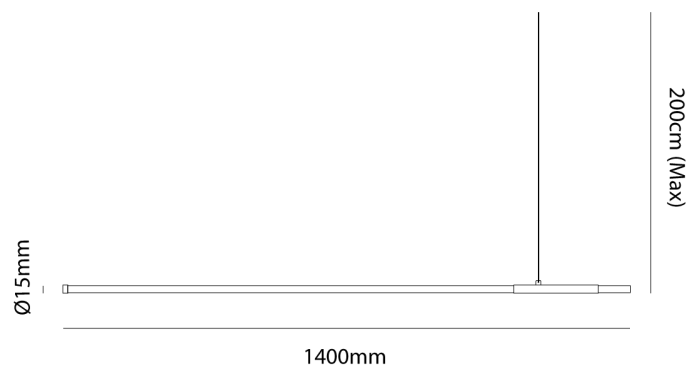

WK S/LINE/WH

Line Pendant

by

Sleek and minimalist, the Line Pendant is a simple linear suspension lamp suited to contemporary spaces. Built-in 13W LED source which can be directed up or down. Designed for cluster configurations, Line Pendant also features an adjustable counterbalance allowing for a composition of various angles when grouped together. Available in black or white finish.

**Supplier** Studio Italia**Country** China**SKU** WK S/LINE/WH**Finish** White

Product Dimensions

**Materials** Metal**Source** 13W LED**Colour Temp** 3000K**Output** 1000lm**Dimming** Non-Dimmable