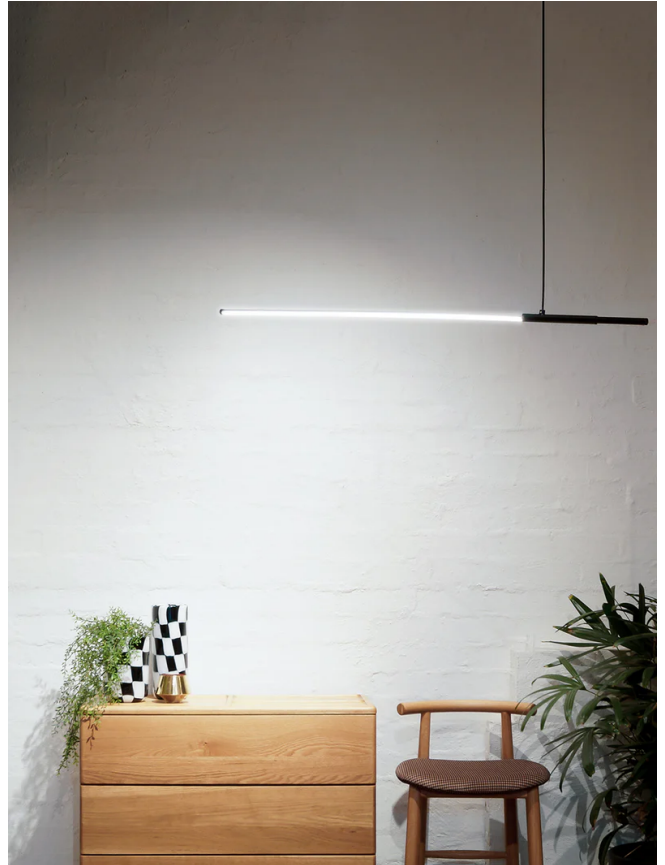

WK S/LINE/WH

Line Pendant

by

Sleek and minimalist, the Line Pendant is a simple linear suspension lamp suited to contemporary spaces. Built-in 13W LED source which can be directed up or down. Designed for cluster configurations, Line Pendant also features an adjustable counterbalance allowing for a composition of various angles when grouped together. Available in black or white finish.

**Supplier** Studio Italia**Country** China**SKU** WK S/LINE/WH**Finish** White

Product Dimensions

**Materials** Metal**Source** 13W LED**Colour Temp** 3000K**Output** 1000lm**Dimming** Non-Dimmable