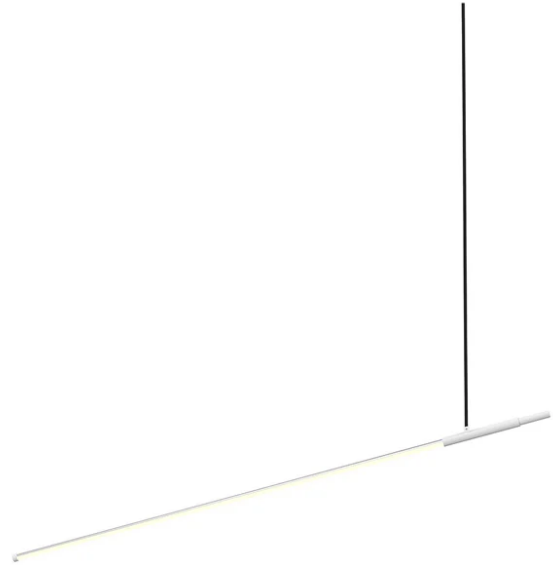

WK S/LINE/WH

Line Pendant

by

Sleek and minimalist, the Line Pendant is a simple linear suspension lamp suited to contemporary spaces. Built-in 13W LED source which can be directed up or down. Designed for cluster configurations, Line Pendant also features an adjustable counterbalance allowing for a composition of various angles when grouped together. Available in black or white finish.

**Supplier** Studio Italia**Country** China**SKU** WK S/LINE/WH**Finish** White

Product Dimensions

**Materials** Metal**Source** 13W LED**Colour Temp** 3000K**Output** 1000lm**Dimming** Non-Dimmable