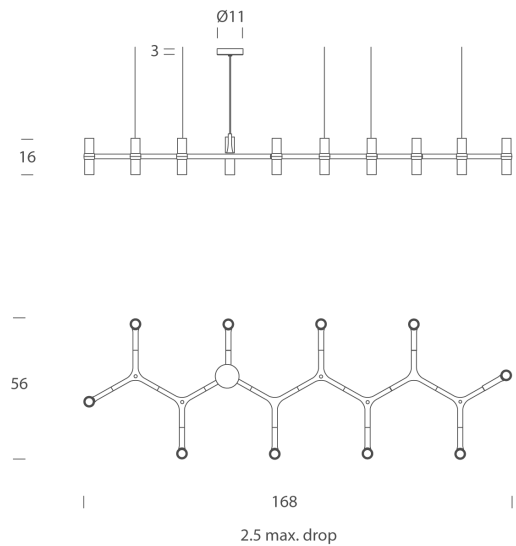

Product Dimensions

Weight	5kg	Materials	Aluminium	Source	10 x G9 25W (Max)
Emission	diffused	IP Rating	IP20	Dimming	Dependent on globe