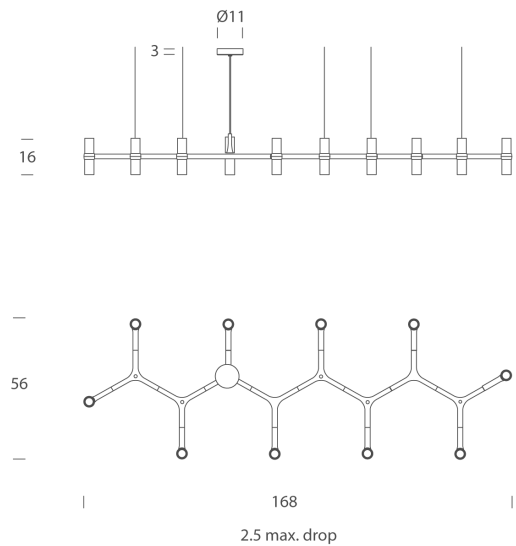

NE S/CROWN/PLANA/LN/POL

Crown Plana Linea Chandelier

by Jehs + Laub

Crown by JEHS + LAUB for NEMO is a collection of chandeliers and wall lights with a modular structure for feature lighting applications. Crown Plana Linea chandelier pendant is made with die-casted aluminium with sandblasted glass diffusers. Available in a variety of hand polished glossy or plated finishes.

Designer	Jehs + Laub
Supplier	Nemo
Country	Italy
SKU	NE S/CROWN/PLANA/LN/POL
Finish	Polished Aluminium

Product Dimensions

Weight	5kg
Emission	diffused

Materials	Aluminium
IP Rating	IP20

Source	10 x G9 25W (Max)
Dimming	Dependent on globe