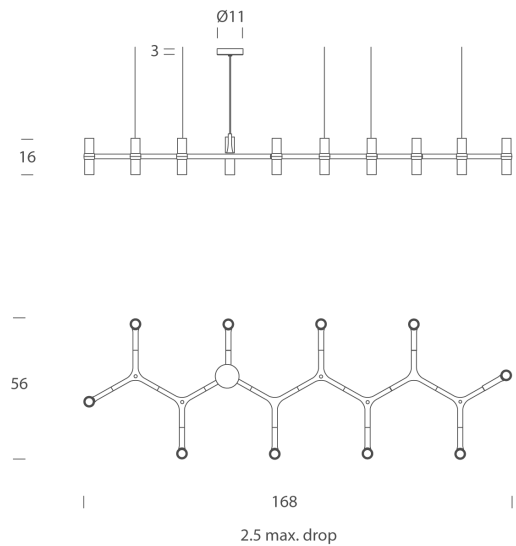

NE S/CROWN/PLANA/LN/POL

Crown Plana Linea Chandelier

by Jehs + Laub

Crown by JEHS + LAUB for NEMO is a collection of chandeliers and wall lights with a modular structure for feature lighting applications. Crown Plana Linea chandelier pendant is made with die-casted aluminium with sandblasted glass diffusers. Available in a variety of hand polished glossy or plated finishes.

Designer	Jehs + Laub
Supplier	Nemo
Country	Italy
SKU	NE S/CROWN/PLANA/LN/POL
Finish	Polished Aluminium

Product Dimensions

Weight	5kg	Materials	Aluminium	Source	10 x G9 25W (Max)
Emission	diffused	IP Rating	IP20	Dimming	Dependent on globe