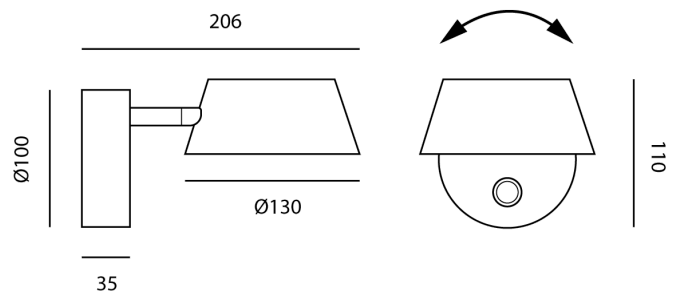

Olo Wall Light

by Hui Lun Li

The OLO from SEED Design utilizes clean lines and circular forms to create a sleek contemporary wall light. OLO is unique in that the shade is also the light source. The innovative design embeds a 6.5W LED within the interior of the rotatable shade, creating an "invisible light source" effect. This also ensures that the light emitting surfaces are kept out of line-of-sight, reducing glare to a minimum. Equipped with a touch dimming button on base for simple operation. Available in matt black finish.

Designer	Hui Lun Li
Supplier	Seed Design
Country	Taiwan
SKU	SE A/OLO/BK
Finish	Black

Product Dimensions

Materials	Aluminium	Source	6.5W LED	Colour Temp	3000K
Output	552lm	CRI	90	Dimming	Touch dimmer
Notes	No visible light source, rotatable shade				