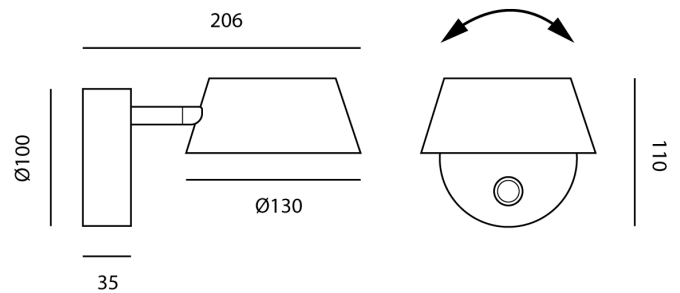

SE A/OLO/BLACK

Olo Wall Light

by Hui Lun Li

The OLO from SEED Design utilizes clean lines and circular forms to create a sleek contemporary wall light. OLO is unique in that the shade is also the light source. The innovative design embeds a 6.5W LED within the interior of the rotatable shade, creating an "invisible light source" effect. This also ensures that the light emitting surfaces are kept out of line-of-sight, reducing glare to a minimum. Equipped with a touch dimming button on base for simple operation. Available in matt black or white finish.

Designer	Hui Lun Li
Supplier	Seed Design
Country	Taiwan
SKU	SE A/OLO/BLACK
Finish	Black

Product Dimensions

Weight	0.6kg	Materials	Aluminium, PP	Source	6.5W LED
Colour Temp	3000K	Output	552lm	CRI	90
Dimming	Touch dimmer	Notes	No visible light source, rotatable shade		