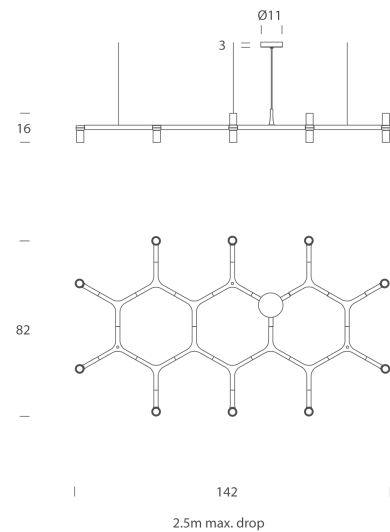

NE S/CROWN/PLANA/WH

Crown Plana Chandelier

by Jehs + Laub

Crown by JEHS + LAUB for NEMO is a collection of chandeliers and wall lights with a modular structure for feature lighting applications. Crown Plana chandelier pendant is made with die-casted aluminium with sandblasted glass diffusers. Available in a variety of hand polished glossy or plated finishes.

| | |
|-----------------|---------------------|
| Designer | Jehs + Laub |
| Supplier | Nemo |
| Country | Italy |
| SKU | NE S/CROWN/PLANA/WH |
| Finish | White |

Product Dimensions

| | | | | | |
|-----------------|----------|------------------|-----------|----------------|--------------------|
| Weight | 6kg | Materials | Aluminium | Source | 10 x G9 25W (Max) |
| Emission | diffused | IP Rating | IP20 | Dimming | Dependent on globe |