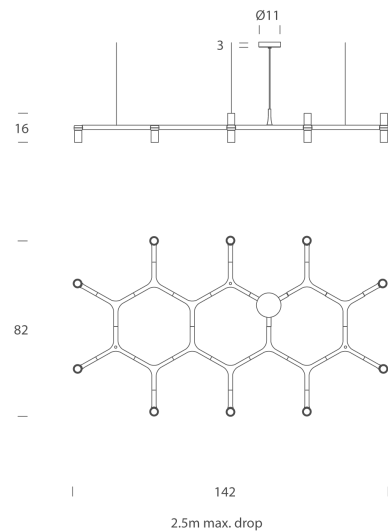

NE S/CROWN/PLANA/GP

Crown Plana Chandelier

by Jehs + Laub

Crown by JEHS + LAUB for NEMO is a collection of chandeliers and wall lights with a modular structure for feature lighting applications. Crown Plana chandelier pendant is made with die-casted aluminium with sandblasted glass diffusers. Available in a variety of hand polished glossy or plated finishes.

Designer	Jehs + Laub
Supplier	Nemo
Country	Italy
SKU	NE S/CROWN/PLANA/GP
Finish	Gold Plated

Product Dimensions

Weight	6kg
Emission	diffused

Materials	Aluminium
IP Rating	IP20

Source	10 x G9 25W (Max)
Dimming	Dependent on globe