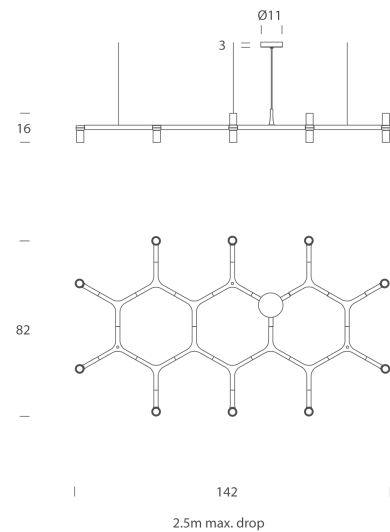

NE S/CROWN/PLANA/GP

Crown Plana Chandelier

by Jehs + Laub

Crown by JEHS + LAUB for NEMO is a collection of chandeliers and wall lights with a modular structure for feature lighting applications. Crown Plana chandelier pendant is made with die-casted aluminium with sandblasted glass diffusers. Available in a variety of hand polished glossy or plated finishes.

Designer	Jehs + Laub
Supplier	Nemo
Country	Italy
SKU	NE S/CROWN/PLANA/GP
Finish	Gold Plated

Product Dimensions

Weight	6kg	Materials	Aluminium	Source	10 x G9 25W (Max)
Emission	diffused	IP Rating	IP20	Dimming	Dependent on globe