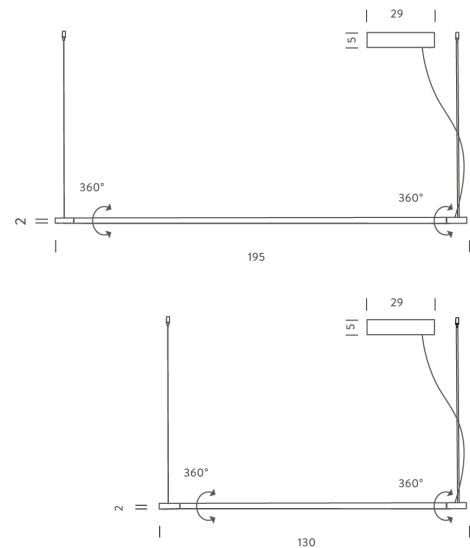

NE S/LINESCAPE/2700K/HORZ/WH

Linescapes Horizontal Pendant

by Nemo Studio

The Linescapes family from NEMO feature efficient light fittings with a highly versatile luminous output and elegant linear design. The Linescapes Horizontal Pendant provides a wide-spread light within a space via high-output dimmable LED. The light source features 340 degree adjustability, allowing the user to direct illumination for optimal effect. Body in extruded aluminium with an opal white polycarbonate diffuser. Available as 130cm or 200cm version in black or white finish and in 2700K or 3000K.

Designer	Nemo Studio
Supplier	Nemo
Country	Italy
SKU	NE S/LINESCAPE/2700K/HORZ/WH
Finish	White
Size	200cm
Version	2700K

Product Dimensions

Materials	Extruded aluminium, polycarbonate diffuser	Source	33W LED	Colour Temp	2700K
Output	1765lm	CRI	85	Emission	diffused, orientable 340 degrees
IP Rating	IP20	Dimming	1-10v	Notes	Driver enclosed in mounting box. Mounts on ceiling.