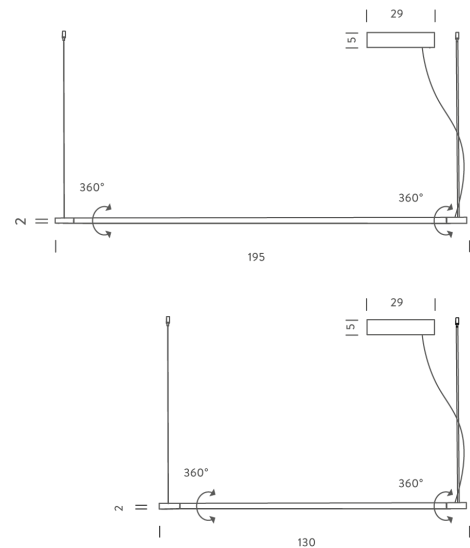

## Linescapes Horizontal Pendant

by Nemo Studio

The Linescapes family from NEMO feature efficient light fittings with a highly versatile luminous output and elegant linear design. The Linescapes Horizontal Pendant provides a wide-spread light within a space via high-output dimmable LED. The light source features 340 degree adjustability, allowing the user to direct illumination for optimal effect. Body in extruded aluminium with an opal white polycarbonate diffuser. Available as 130cm or 200cm version in black or white finish and in 2700K or 3000K.

<b>Designer</b>	Nemo Studio
<b>Supplier</b>	Nemo
<b>Country</b>	Italy
<b>SKU</b>	NE S/LINESCAPE/2700K/HORZ/WH
<b>Finish</b>	White
<b>Size</b>	200cm
<b>Version</b>	2700K

### Product Dimensions

<b>Materials</b>	Extruded aluminium, polycarbonate diffuser	<b>Source</b>	33W LED	<b>Colour Temp</b>	2700K
<b>Output</b>	1765lm	<b>CRI</b>	85	<b>Emission</b>	diffused, orientable 340 degrees
<b>IP Rating</b>	IP20	<b>Dimming</b>	1-10v	<b>Notes</b>	Driver enclosed in mounting box. Mounts on ceiling.