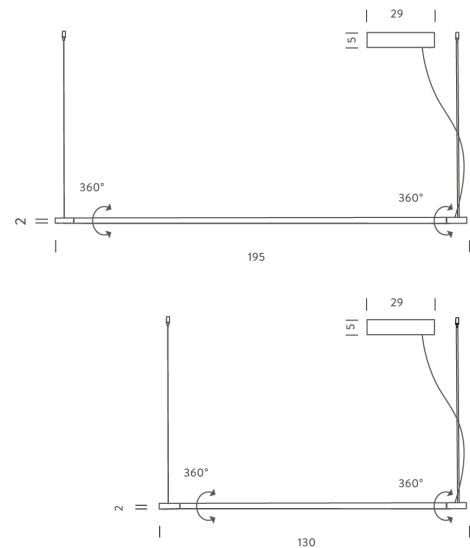

NE S/LINESCAPE/3000K/HORZ/BK

Linescapes Horizontal Pendant

by Nemo Studio

The Linescapes family from NEMO feature efficient light fittings with a highly versatile luminous output and elegant linear design. The Linescapes Horizontal Pendant provides a wide-spread light within a space via high-output dimmable LED. The light source features 340 degree adjustability, allowing the user to direct illumination for optimal effect. Body in extruded aluminium with an opal white polycarbonate diffuser. Available as 130cm or 200cm version in black or white finish and in 2700K or 3000K.

Designer	Nemo Studio
Supplier	Nemo
Country	Italy
SKU	NE S/LINESCAPE/3000K/HORZ/BK
Finish	Black
Size	200cm
Version	3000K

Product Dimensions

Materials	Extruded aluminium, polycarbonate diffuser	Source	33W LED	Colour Temp	2700K
Output	1765lm	CRI	85	Emission	diffused, orientable 340 degrees
IP Rating	IP20	Dimming	1-10v	Notes	Driver enclosed in mounting box. Mounts on ceiling.