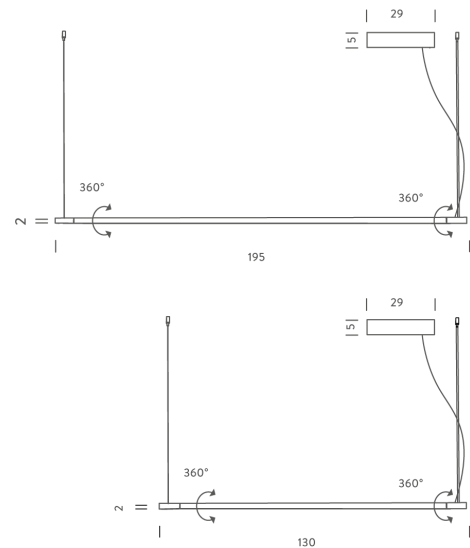

NE S/LINESCAPE/2700K/HORZ/130/WH

Linescapes Horizontal Pendant

by Nemo Studio

The Linescapes family from NEMO feature efficient light fittings with a highly versatile luminous output and elegant linear design. The Linescapes Horizontal Pendant provides a wide-spread light within a space via high-output dimmable LED. The light source features 340 degree adjustability, allowing the user to direct illumination for optimal effect. Body in extruded aluminium with an opal white polycarbonate diffuser. Available as 130cm or 200cm version in black or white finish and in 2700K or 3000K.

Designer	Nemo Studio
Supplier	Nemo
Country	Italy
SKU	NE S/LINESCAPE/2700K/HORZ/130/WH
Finish	White
Size	130cm
Version	2700K

Product Dimensions

Materials	Extruded aluminium, polycarbonate diffuser	Source	19W LED	Colour Temp	2700K
Output	1125lm	CRI	85	Emission	diffused, orientable 340 degrees
IP Rating	IP20	Dimming	1-10v	Notes	Driver included. Driver enclosed in driver box. Mounts on ceiling.