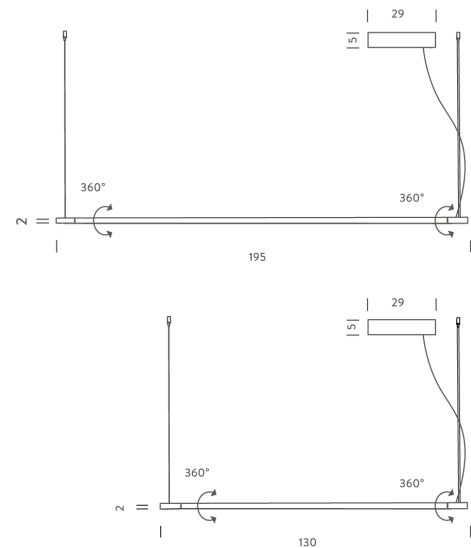

NE S/LINESCAPE/2700K/HORZ/130/WH

Linescapes Horizontal Pendant

by Nemo Studio

The Linescapes family from NEMO feature efficient light fittings with a highly versatile luminous output and elegant linear design. The Linescapes Horizontal Pendant provides a wide-spread light within a space via high-output dimmable LED. The light source features 340 degree adjustability, allowing the user to direct illumination for optimal effect. Body in extruded aluminium with an opal white polycarbonate diffuser. Available as 130cm or 200cm version in black or white finish and in 2700K or 3000K.

Designer	Nemo Studio
Supplier	Nemo
Country	Italy
SKU	NE S/LINESCAPE/2700K/HORZ/130/WH
Finish	White
Size	130cm
Version	2700K

Product Dimensions

Materials	Extruded aluminium, polycarbonate diffuser	Source	19W LED	Colour Temp	2700K
Output	1125lm	CRI	85	Emission	diffused, orientable 340 degrees
IP Rating	IP20	Dimming	1-10v	Notes	Driver included. Driver enclosed in driver box. Mounts on ceiling.