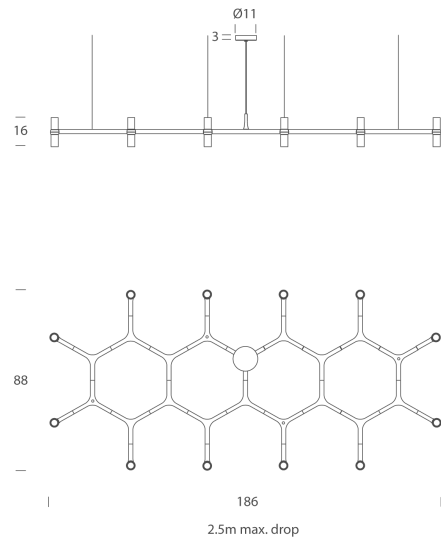

NE S/CROWN/PLANA/MJ/POL

Crown Plana Major Chandelier

by Jehs + Laub

Crown by JEHS + LAUB for NEMO is a collection of chandeliers and wall lights with a modular structure for feature lighting applications. Crown Plana Major chandelier pendant is made with die-casted aluminium with sandblasted glass diffusers. Available in a variety of hand polished glossy or plated finishes.

Designer	Jehs + Laub
Supplier	Nemo
Country	Italy
SKU	NE S/CROWN/PLANA/MJ/POL
Finish	Polished Aluminium

Product Dimensions

Weight	6.5kg	Materials	Aluminium	Source	12 x G9 25W (Max)
Emission	diffused	IP Rating	IP20	Dimming	Dependent on globe