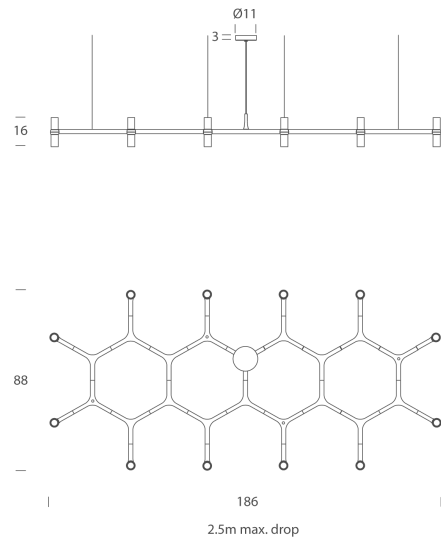

NE S/CROWN/PLANA/MJ/BK

Crown Plana Major Chandelier

by Jehs + Laub

Crown by JEHS + LAUB for NEMO is a collection of chandeliers and wall lights with a modular structure for feature lighting applications. Crown Plana Major chandelier pendant is made with die-casted aluminium with sandblasted glass diffusers. Available in a variety of hand polished glossy or plated finishes.

Designer	Jehs + Laub
Supplier	Nemo
Country	Italy
SKU	NE S/CROWN/PLANA/MJ/BK
Finish	Black

Product Dimensions

Weight	6.5kg
Emission	diffused

Materials	Aluminium
IP Rating	IP20

Source	12 x G9 25W (Max)
Dimming	Dependent on globe