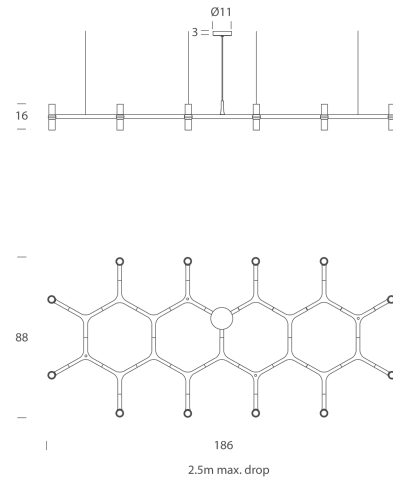

## Product Dimensions

<b>Weight</b>	6.5kg
<b>Emission</b>	diffused

<b>Materials</b>	Aluminium
<b>IP Rating</b>	IP20

<b>Source</b>	12 x G9 25W (Max)
<b>Dimming</b>	Dependent on globe