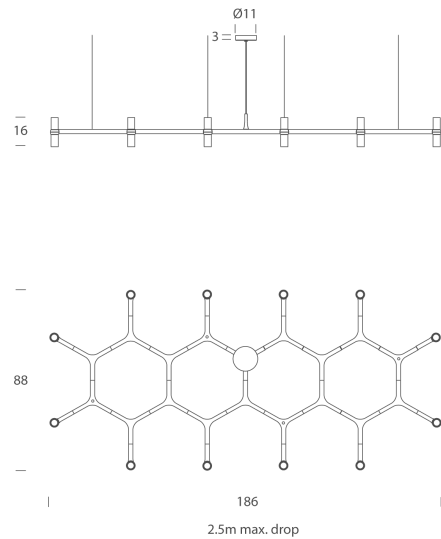

NE S/CROWN/PLANA/MJ/BK

### Product Dimensions

<b>Weight</b>	6.5kg
<b>Emission</b>	diffused

<b>Materials</b>	Aluminium
<b>IP Rating</b>	IP20

<b>Source</b>	12 x G9 25W (Max)
<b>Dimming</b>	Dependent on globe