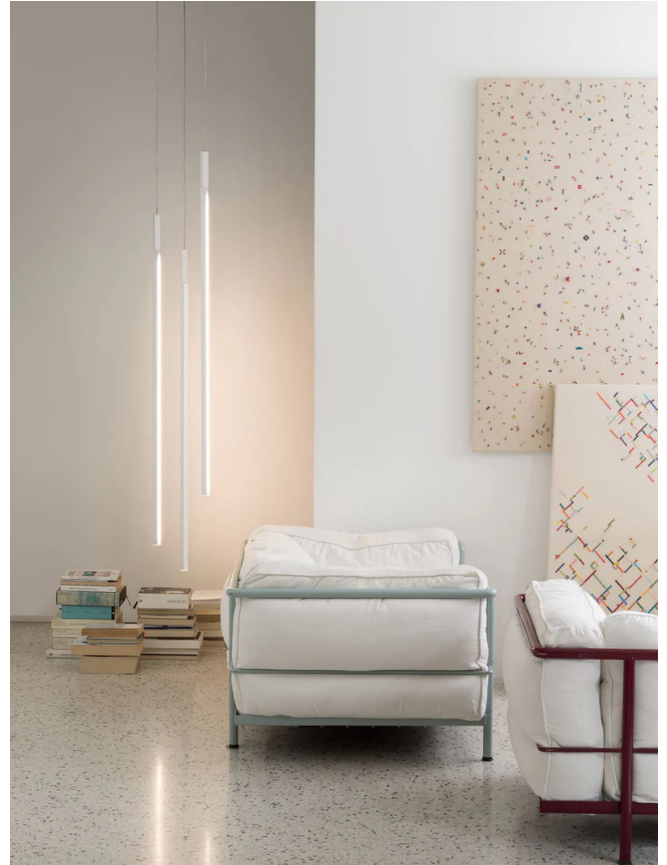

NE S/LINESCAPE/3000K/VERT/WH

Linescapes Vertical Pendant

by Nemo Studio

The Linescapes family from NEMO feature efficient light fittings with a highly versatile luminous output and elegant linear design. The Linescapes Vertical Pendant emits a diffused illumination within a space via the inbuilt dimmable LED (12W, 475lm). The light source features 340 degree adjustability, making the pendant ideal for accent lighting of objects and surfaces. Body in extruded aluminium with an opal white polycarbonate diffuser.

Designer	Nemo Studio
Supplier	Nemo
Country	Italy
SKU	NE S/LINESCAPE/3000K/VERT/WH
Mounting Type	Mounting Box
Version	3000K

Product Dimensions

Materials	Extruded aluminium, polycarbonate diffuser	Source	12W LED	Colour Temp	3000K
Output	475lm	CRI	85	Emission	diffused orientable
IP Rating	IP20	Dimming	1-10v		