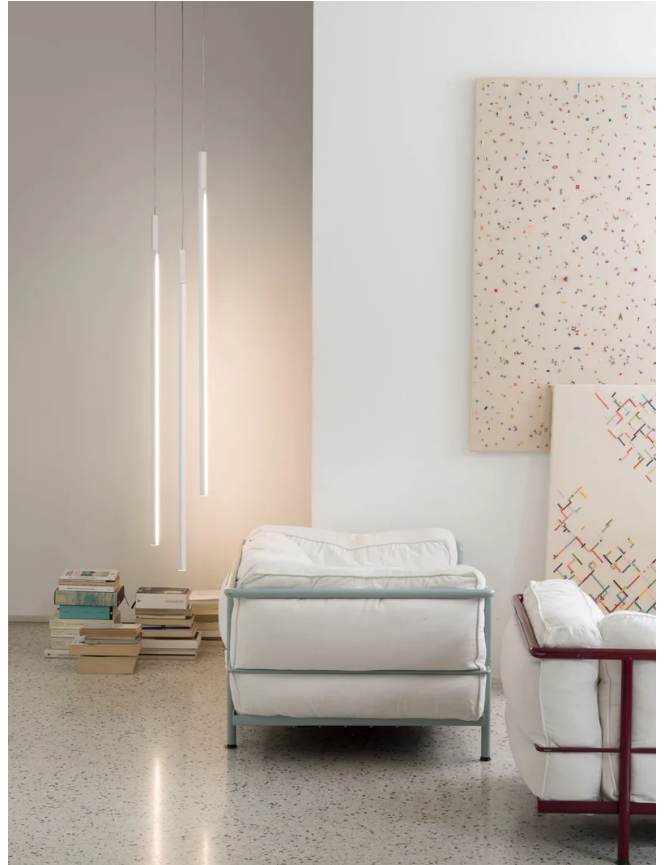

NE S/LINESCAPE/2700K/VERT/RECES/WH

Linescapes Vertical Pendant

by Nemo Studio

The Linescapes family from NEMO feature efficient light fittings with a highly versatile luminous output and elegant linear design. The Linescapes Vertical Pendant emits a diffused illumination within a space via the inbuilt dimmable LED (12W, 475lm). The light source features 340 degree adjustability, making the pendant ideal for accent lighting of objects and surfaces. Body in extruded aluminium with an opal white polycarbonate diffuser. Available in white finish in 2700K or 3000K.

Designer	Nemo Studio
Supplier	Nemo
Country	Italy
SKU	NE S/LINESCAPE/2700K/VERT/RECES/WH
Mounting Type	Recessed
Version	2700K

Product Dimensions

Materials	Extruded aluminium, polycarbonate diffuser	Source	19W LED	Colour Temp	2700K
Output	1125lm	CRI	85	Emission	diffused orientable
IP Rating	IP20	Dimming	1-10v		