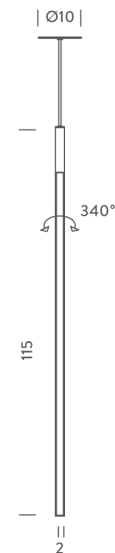

NE S/LINESCAPE/2700K/VERT/RECES/WH

## Linescapes Vertical Pendant

by Nemo Studio

The Linescapes family from NEMO feature efficient light fittings with a highly versatile luminous output and elegant linear design. The Linescapes Vertical Pendant emits a diffused illumination within a space via the inbuilt dimmable LED (12W, 475lm). The light source features 340 degree adjustability, making the pendant ideal for accent lighting of objects and surfaces. Body in extruded aluminium with an opal white polycarbonate diffuser. Available in white finish in 2700K or 3000K.

<b>Designer</b>	Nemo Studio
<b>Supplier</b>	Nemo
<b>Country</b>	Italy
<b>SKU</b>	NE S/LINESCAPE/2700K/VERT/RECES/WH
<b>Mounting Type</b>	Recessed
<b>Version</b>	2700K

### Product Dimensions

<b>Materials</b>	Extruded aluminium, polycarbonate diffuser	<b>Source</b>	19W LED	<b>Colour Temp</b>	2700K
<b>Output</b>	1125lm	<b>CRI</b>	85	<b>Emission</b>	diffused orientable
<b>IP Rating</b>	IP20	<b>Dimming</b>	1-10v		