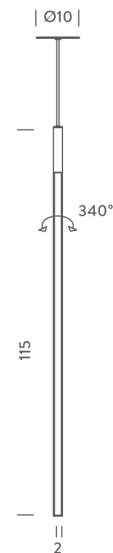

NE S/LINESCAPE/2700K/VERT/RECES/WH

Linescapes Vertical Pendant

by Nemo Studio

The Linescapes family from NEMO feature efficient light fittings with a highly versatile luminous output and elegant linear design. The Linescapes Vertical Pendant emits a diffused illumination within a space via the inbuilt dimmable LED (12W, 475lm). The light source features 340 degree adjustability, making the pendant ideal for accent lighting of objects and surfaces. Body in extruded aluminium with an opal white polycarbonate diffuser. Available in white finish in 2700K or 3000K.

Designer	Nemo Studio
Supplier	Nemo
Country	Italy
SKU	NE S/LINESCAPE/2700K/VERT/RECES/WH
Mounting Type	Recessed
Version	2700K

Product Dimensions

Materials	Extruded aluminium, polycarbonate diffuser	Source	19W LED	Colour Temp	2700K
Output	1125lm	CRI	85	Emission	diffused orientable
IP Rating	IP20	Dimming	1-10v		