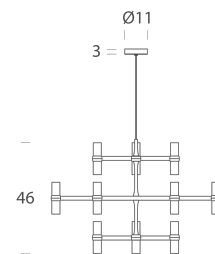

NE S/CROWN/MINOR/BPL

Crown Minor Chandelier

by Jehs + Laub

Crown by JEHS + LAUB for NEMO is a collection of chandeliers and wall lights with a modular structure for feature lighting applications. Crown Minor Chandelier is made with die-casted aluminium with sandblasted glass diffusers. Available in a variety of hand polished glossy or plated finishes.

Designer	Jehs + Laub
Supplier	Nemo
Country	Italy
SKU	NE S/CROWN/MINOR/BPL
Finish	Black Plated

Product Dimensions

cable length 2.5m

Weight	5.1kg	Materials	Aluminium	Source	12 x G9 25W (Max)
Emission	diffused	IP Rating	IP20	Dimming	Dependent on globe