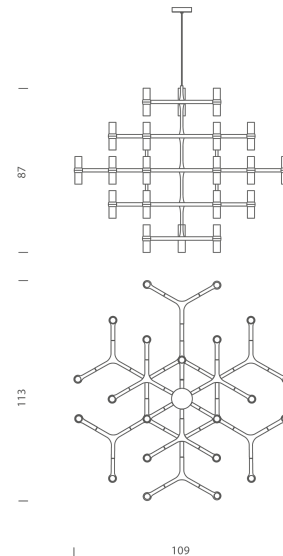

NE S/CROWN/MAJOR/GP

## Crown Major Chandelier

by Jehs + Laub

Crown by JEHS + LAUB for NEMO is a collection of chandeliers and wall lights with a modular structure for feature lighting applications. Crown Major Chandelier is made with die-casted aluminium with sandblasted glass diffusers. Available in a variety of hand polished glossy or plated finishes.

### Product Dimensions

<b>Weight</b>	14kg
<b>Emission</b>	diffused

<b>Materials</b>	Aluminium
<b>IP Rating</b>	IP20

<b>Source</b>	30 x G9 25W (Max)
<b>Dimming</b>	Dependent on globe