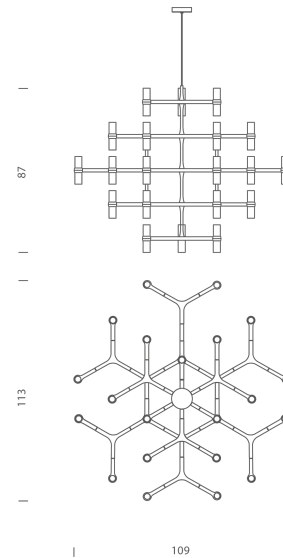

NE S/CROWN/MAJOR/BK

## Crown Major Chandelier

by Jehs + Laub

Crown by JEHS + LAUB for NEMO is a collection of chandeliers and wall lights with a modular structure for feature lighting applications. Crown Major Chandelier is made with die-casted aluminium with sandblasted glass diffusers. Available in a variety of hand polished glossy or plated finishes.

### Product Dimensions

<b>Weight</b>	14kg
<b>Emission</b>	diffused

<b>Materials</b>	Aluminium
<b>IP Rating</b>	IP20

<b>Source</b>	30 x G9 25W (Max)
<b>Dimming</b>	Dependent on globe