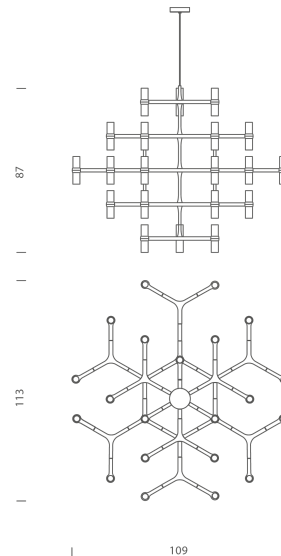

NE S/CROWN/MAJOR/BK

Crown Major Chandelier

by Jehs + Laub

Crown by JEHS + LAUB for NEMO is a collection of chandeliers and wall lights with a modular structure for feature lighting applications. Crown Major Chandelier is made with die-casted aluminium with sandblasted glass diffusers. Available in a variety of hand polished glossy or plated finishes.

Designer	Jehs + Laub
Supplier	Nemo
Country	Italy
SKU	NE S/CROWN/MAJOR/BK
Finish	Black

Product Dimensions

Weight	14kg
Emission	diffused

Materials	Aluminium
IP Rating	IP20

Source	30 x G9 25W (Max)
Dimming	Dependent on globe