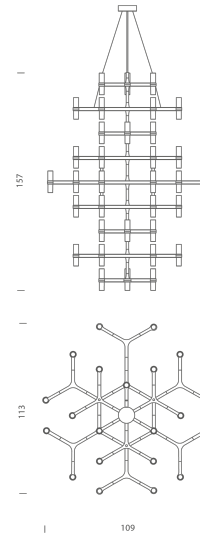

NE S/CROWN/SUMMA/BK

### Product Dimensions

<b>Weight</b>	24.2kg
<b>Emission</b>	diffused

<b>Materials</b>	Aluminium
<b>IP Rating</b>	IP20

<b>Source</b>	48 x G9 25W (Max)
<b>Dimming</b>	Dependent on globe