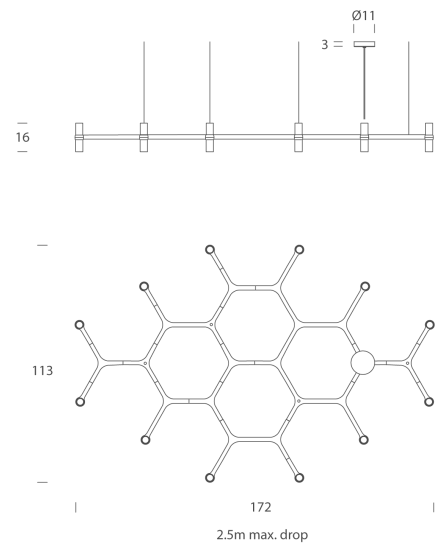

NE S/CROWN/PLANA/MG/WH

Crown Plana Mega Chandelier

by Jehs + Laub

Crown by JEHS + LAUB for NEMO is a collection of chandeliers and wall lights with a modular structure for feature lighting applications. Crown Plana Mega chandelier pendant is made with die-casted aluminium with sandblasted glass diffusers. Available in a variety of hand polished glossy or plated finishes.

Designer	Jehs + Laub
Supplier	Nemo
Country	Italy
SKU	NE S/CROWN/PLANA/MG/WH
Finish	White

Product Dimensions

Weight	7kg	Materials	Aluminium	Source	12 x G9 25W (Max)
Emission	diffused	IP Rating	IP20	Dimming	Dependent on globe