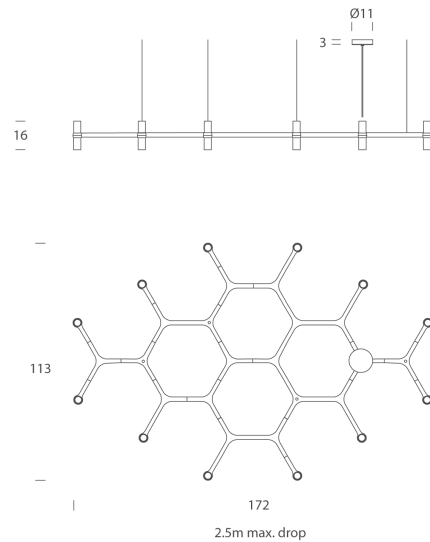

NE S/CROWN/PLANA/MG/GD

### Product Dimensions

<b>Weight</b>	7kg
<b>Emission</b>	diffused

<b>Materials</b>	Aluminium
<b>IP Rating</b>	IP20

<b>Source</b>	12 x G9 25W (Max)
<b>Dimming</b>	Dependent on globe