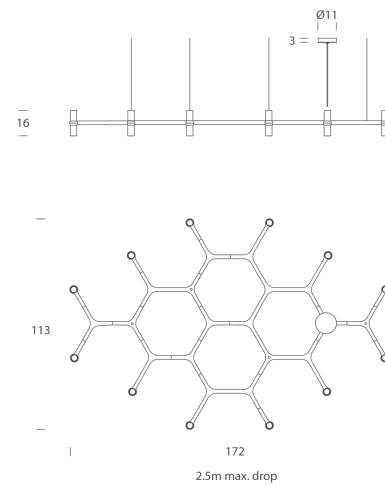

## Product Dimensions

<b>Weight</b>	7kg
<b>Emission</b>	diffused

<b>Materials</b>	Aluminium
<b>IP Rating</b>	IP20

<b>Source</b>	12 x G9 25W (Max)
<b>Dimming</b>	Dependent on globe