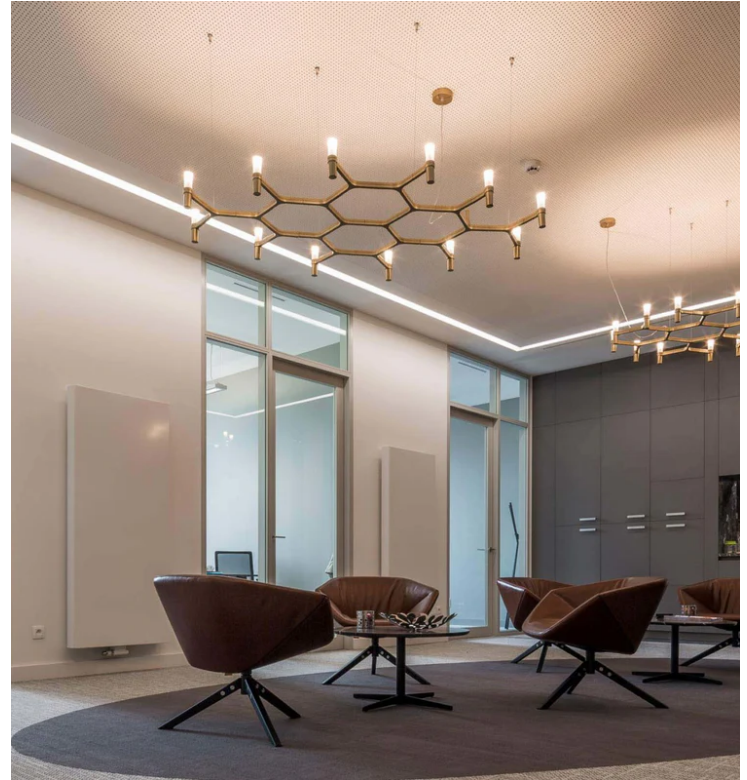

# Crown Plana Mega Chandelier

by Jehs + Laub

Crown by JEHS + LAUB for NEMO is a collection of chandeliers and wall lights with a modular structure for feature lighting applications. Crown Plana Mega chandelier pendant is made with die-casted aluminium with sandblasted glass diffusers. Available in a variety of hand polished glossy or plated finishes.