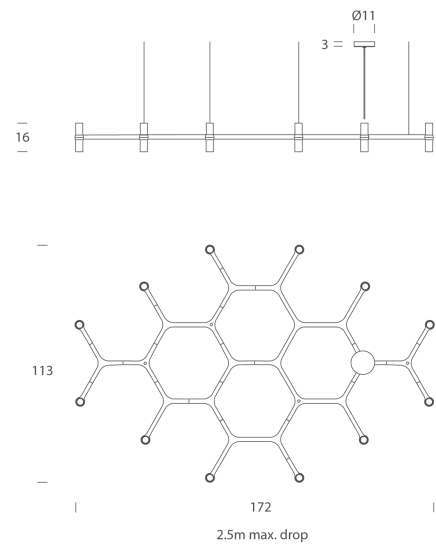

NE S/CROWN/PLANA/MG/GD

### Product Dimensions

<b>Weight</b>	7kg	<b>Materials</b>	Aluminium	<b>Source</b>	12 x G9 25W (Max)
<b>Emission</b>	diffused	<b>IP Rating</b>	IP20	<b>Dimming</b>	Dependent on globe