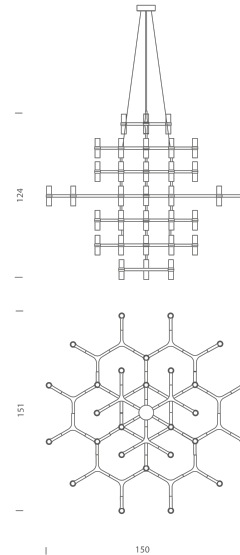

NE S/CROWN/MAGNUM/GD

### Product Dimensions

<b>Weight</b>	24.2kg
<b>Emission</b>	diffused

<b>Materials</b>	Aluminium
<b>IP Rating</b>	IP20

<b>Source</b>	42 x G9 25W (Max)
<b>Dimming</b>	Dependent on globe