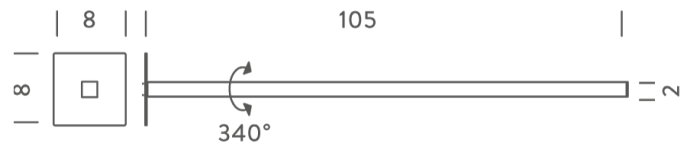

# Linescapes Cantilevered Wall Light

by Nemo Studio

The Linescapes family from NEMO feature efficient light fittings with a highly versatile luminous output and elegant linear design. The recessed Cantilevered Wall Light provides an even high output illumination via inbuilt dimmable LED with 340 degree adjustability, making it ideal for office and dining installations. Body in extruded aluminium with an opal white polycarbonate diffuser. Available in white finish in 2700K or 3000K.

### Product Dimensions

<b>Weight</b>	1.5kg	<b>Materials</b>	Extruded aluminium, polycarbonate diffuser	<b>Source</b>	12W LED
<b>Colour Temp</b>	2700K	<b>Output</b>	475lm	<b>CRI</b>	85
<b>Emission</b>	diffused, orientable 340 degrees	<b>IP Rating</b>	IP20	<b>Dimming</b>	Non-Dimmable
<b>Notes</b>	Driver needs to be remotely installed				