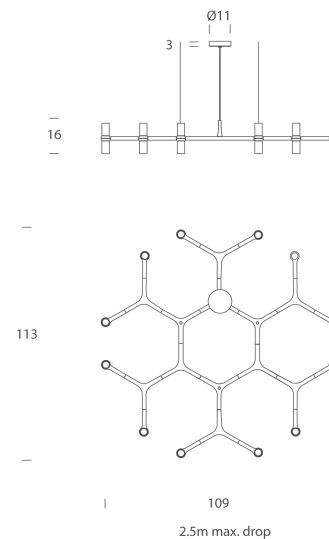

NE S/CROWN/PLANA/MN/GD

Crown Plana Minor Chandelier

by Jehs + Laub

Crown by JEHS + LAUB for NEMO is a collection of chandeliers and wall lights with a modular structure for feature lighting applications. Crown Plana Minor chandelier pendant is made with die-casted aluminium with sandblasted glass diffusers. Available in a variety of hand polished glossy or plated finishes.

Designer	Jehs + Laub
Supplier	Nemo
Country	Italy
SKU	NE S/CROWN/PLANA/MN/GD
Finish	Gold

Product Dimensions

Weight	6kg
Emission	diffused

Materials	Aluminium
IP Rating	IP20

Source	12 x G9 25W (Max)
Dimming	Dependent on globe