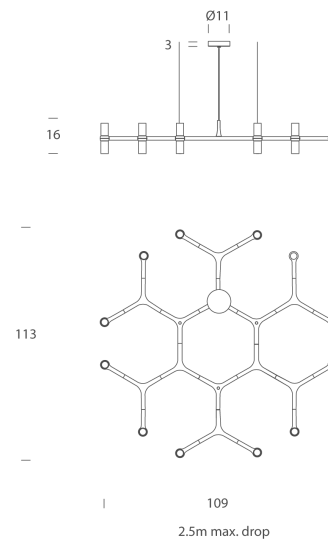

NE S/CROWN/PLANA/MN/BK

### Product Dimensions

<b>Weight</b>	6kg
<b>Emission</b>	diffused

<b>Materials</b>	Aluminium
<b>IP Rating</b>	IP20

<b>Source</b>	12 x G9 25W (Max)
<b>Dimming</b>	Dependent on globe