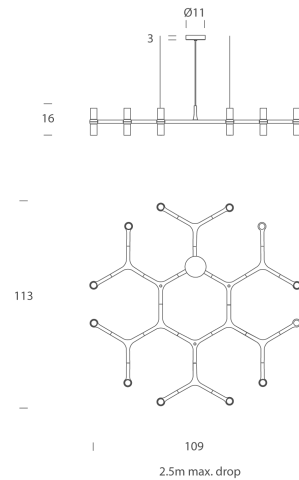

Crown Plana Minor Chandelier

by Jehs + Laub

Crown by JEHS + LAUB for NEMO is a collection of chandeliers and wall lights with a modular structure for feature lighting applications. Crown Plana Minor chandelier pendant is made with die-casted aluminium with sandblasted glass diffusers. Available in a variety of hand polished glossy or plated finishes.

Designer	Jehs + Laub
Supplier	Nemo
Country	Italy
SKU	NE S/CROWN/PLANA/MN/BK
Finish	Black

Product Dimensions

Weight	6kg
Emission	diffused

Materials	Aluminium
IP Rating	IP20

Source	12 x G9 25W (Max)
Dimming	Dependent on globe