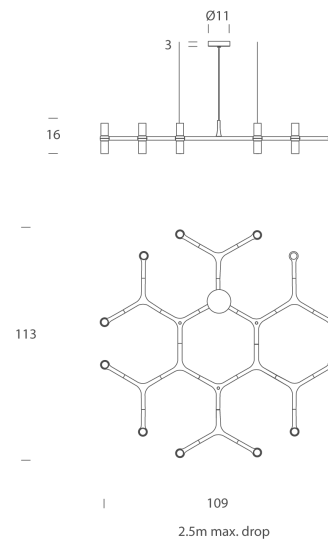

NE S/CROWN/PLANA/MN/BK

Crown Plana Minor Chandelier

by Jehs + Laub

Crown by JEHS + LAUB for NEMO is a collection of chandeliers and wall lights with a modular structure for feature lighting applications. Crown Plana Minor chandelier pendant is made with die-casted aluminium with sandblasted glass diffusers. Available in a variety of hand polished glossy or plated finishes.

Designer	Jehs + Laub
Supplier	Nemo
Country	Italy
SKU	NE S/CROWN/PLANA/MN/BK
Finish	Black

Product Dimensions

Weight	6kg	Materials	Aluminium	Source	12 x G9 25W (Max)
Emission	diffused	IP Rating	IP20	Dimming	Dependent on globe