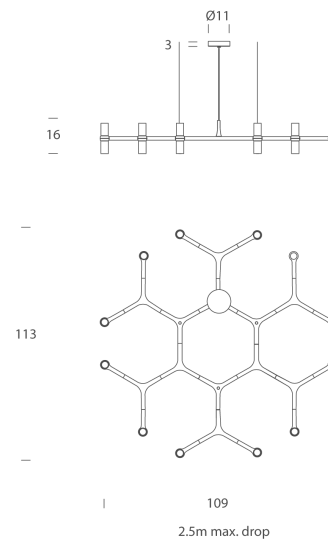

NE S/CROWN/PLANA/MN/BK

Crown Plana Minor Chandelier

by Jehs + Laub

Crown by JEHS + LAUB for NEMO is a collection of chandeliers and wall lights with a modular structure for feature lighting applications. Crown Plana Minor chandelier pendant is made with die-casted aluminium with sandblasted glass diffusers. Available in a variety of hand polished glossy or plated finishes.

Designer	Jehs + Laub
Supplier	Nemo
Country	Italy
SKU	NE S/CROWN/PLANA/MN/BK
Finish	Black

Product Dimensions

Weight	6kg
Emission	diffused

Materials	Aluminium
IP Rating	IP20

Source	12 x G9 25W (Max)
Dimming	Dependent on globe