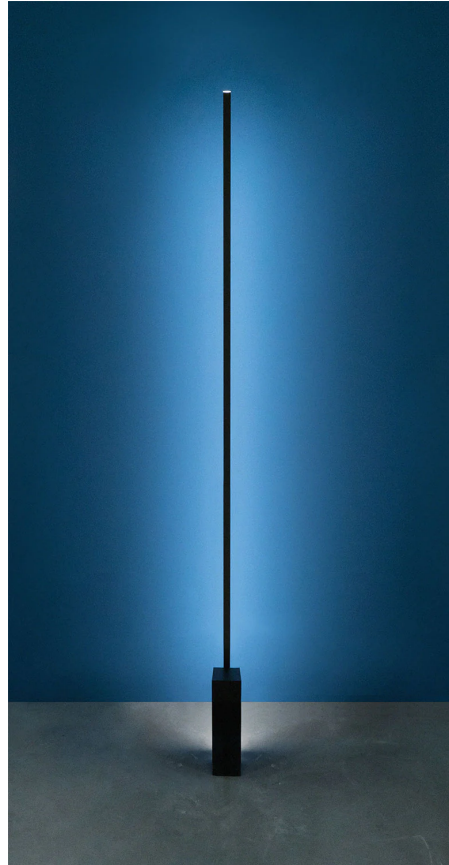

NE PT/LINESCAPE/3000K/WH

Linescapes Floor Lamp

by Nemo Studio

The Linescapes family from NEMO feature efficient light fittings with a highly versatile luminous output and elegant linear design. Linescapes Floor Lamp provides illumination via a high output LED. Also features a built-in dimming, with a dimmer on cable, making this floor lamp perfect for lighting a room, or creating lighting accents on wall surfaces. Body in extruded aluminium with an opal white polycarbonate diffuser. Available in black or white finish in 2700K or 3000K.

Designer	Nemo Studio
Supplier	Nemo
Country	Italy
SKU	NE PT/LINESCAPE/3000K/WH
Finish	White
Version	3000K

Product Dimensions

Weight	8.9kg
Colour Temp	3000K
Emission	diffused

Materials	Extruded aluminium, polycarbonate diffuser
Output	2050lm
IP Rating	IP20

Source	38W LED
CRI	80
Dimming	Dimmer on cable