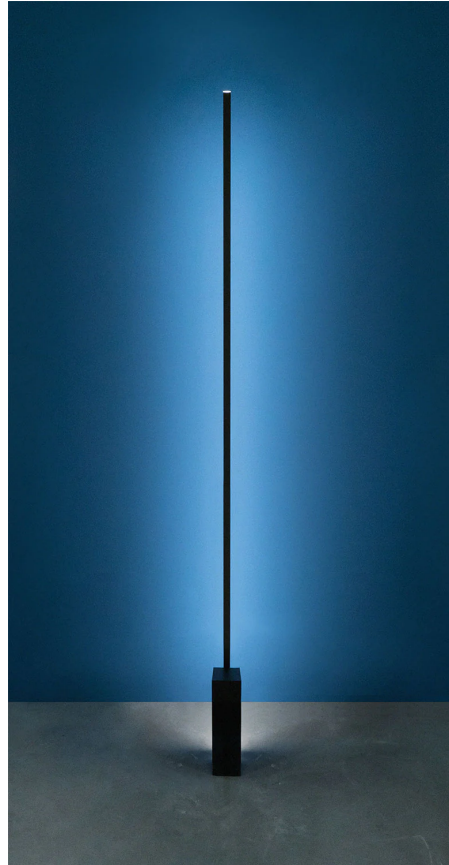

NE PT/LINESCAPE/2700K/BK

Linescapes Floor Lamp

by Nemo Studio

The Linescapes family from NEMO feature efficient light fittings with a highly versatile luminous output and elegant linear design. Linescapes Floor Lamp provides illumination via a high output LED. Also features a built-in dimming, with a dimmer on cable, making this floor lamp perfect for lighting a room, or creating lighting accents on wall surfaces. Body in extruded aluminium with an opal white polycarbonate diffuser. Available in black or white finish in 2700K or 3000K.

Designer	Nemo Studio
Supplier	Nemo
Country	Italy
SKU	NE PT/LINESCAPE/2700K/BK
Finish	Black
Version	2700K

Product Dimensions

Weight	8.9kg
Colour Temp	2700K
Emission	diffused

Materials	Extruded aluminium, polycarbonate diffuser
Output	2050lm
IP Rating	IP20

Source	38W LED
CRI	80
Dimming	Dimmer on cable