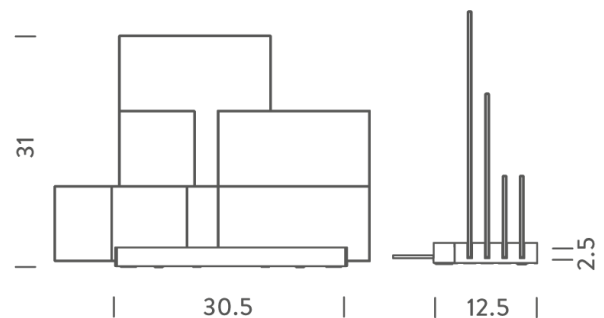

NE LT/ONLINES/MULTI

On Lines Table Lamp

by Jean Nouvel

"Blurry, contrasting, pure, rhythmic, cold, warm...Everyone gets lost depending on situations and desires," says designer Jean Nouvel of the immersive abstraction of his interactive On Lines Table Lamp. A series of colored methacrylate diffusers slot into an LED-illuminated aluminum base where tracks allow the user to freely position the diffusers to create their own configurations of light and transparency. Evoke an abstract painting, a city's luminous skyline, or any mood that pure light and form can reflect. The lamp has a touch dimmer switch keeping inline with its elegantly minimal design. Available in two versions, white painted base and colored diffusers or black painted base with transparent and one red diffusers.

Designer	Jean Nouvel
Supplier	Nemo
Country	Italy
SKU	NE LT/ONLINES/MULTI
Version	White painted base with multi-colored diffusers

Product Dimensions

Weight	2.1kg	Materials	aluminum base, methacrylate diffusers	Source	15W LED
Colour Temp	2700K	Output	1700lm	CRI	85
Emission	diffused	IP Rating	IP20	Dimming	Touch dimmer