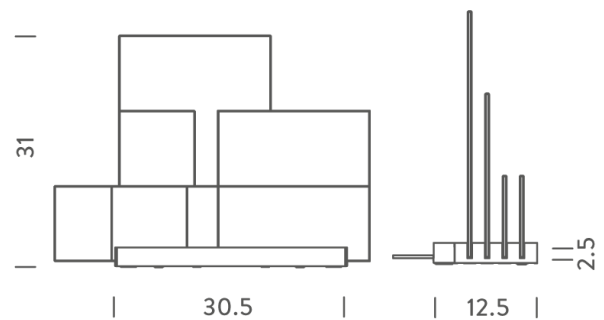

NE LT/ONLINES/MULTI

On Lines Table Lamp

by Jean Nouvel

"Blurry, contrasting, pure, rhythmic, cold, warm...Everyone gets lost depending on situations and desires," says designer Jean Nouvel of the immersive abstraction of his interactive On Lines Table Lamp. A series of colored methacrylate diffusers slot into an LED-illuminated aluminum base where tracks allow the user to freely position the diffusers to create their own configurations of light and transparency. Evoke an abstract painting, a city's luminous skyline, or any mood that pure light and form can reflect. The lamp has a touch dimmer switch keeping inline with its elegantly minimal design. Available in two versions, white painted base and colored diffusers or black painted base with transparent and one red diffusers.

Designer	Jean Nouvel
Supplier	Nemo
Country	Italy
SKU	NE LT/ONLINES/MULTI
Version	White painted base with multi-colored diffusers

Product Dimensions

Weight	2.1kg	Materials	aluminum base, methacrylate diffusers	Source	15W LED
Colour Temp	2700K	Output	1700lm	CRI	85
Emission	diffused	IP Rating	IP20	Dimming	Touch dimmer