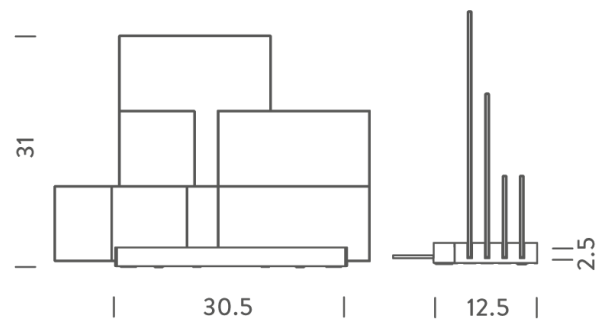

| | | | | | |
|--------------------|----------|------------------|---------------------------------------|----------------|--------------|
| Weight | 2.1kg | Materials | aluminum base, methacrylate diffusers | Source | 15W LED |
| Colour Temp | 2700K | Output | 1700lm | CRI | 85 |
| Emission | diffused | IP Rating | IP20 | Dimming | Touch dimmer |