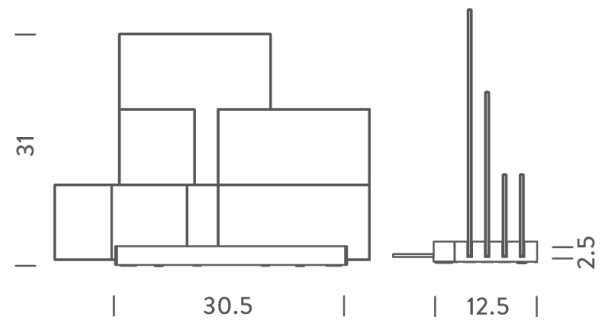

Designer	Jean Nouvel
Supplier	Nemo
Country	Italy
SKU	NE LT/ONLINES/TRANS/RED
Version	Black base with transparent and red diffusers

Product Dimensions

Weight	2.1kg
Colour Temp	2700K
Emission	diffused

Materials	aluminum base, methacrylate diffusers
Output	1700lm
IP Rating	IP20