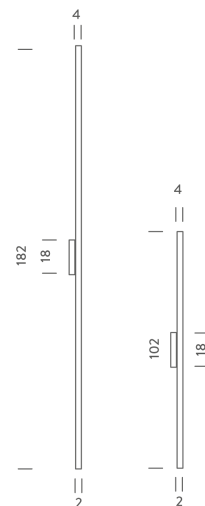

Linescapes Wall Light

by Nemo Studio

The Linescapes family from NEMO feature efficient light fittings with a highly versatile luminous output and elegant linear design. The Linescapes Wall Light provides diffused up or down illumination via inbuilt dimmable LED, making it ideal for accent lighting within contemporary commercial or residential interiors. Body in extruded aluminium with an opal white polycarbonate diffuser. Available in 2700K or 3000K, 102cm or 182cm in white finish.

Designer	Nemo Studio
Supplier	Nemo
Country	Italy
SKU	NE A/LINESCAPE/3000K/102/WH
Size	102cm
Version	3000K

Product Dimensions

Weight	2kg
Colour Temp	3000K
Emission	diffused, side emission
Notes	Driver needs to be remotely installed

Materials	Extruded aluminium, polycarbonate diffuser
Output	1125lm
IP Rating	IP20

Source	19W LED
CRI	85
Dimming	1-10v