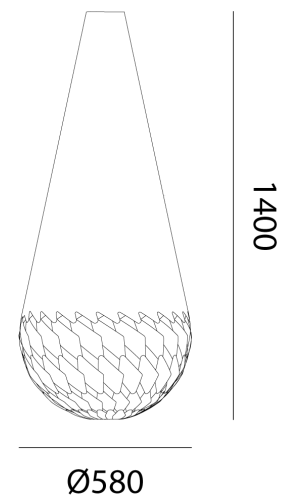

Basket of Light

by David Trubridge

Basket of Light by David Trubridge are inspired by a Maori creation myth. These hanging lights are made from Finnish birch plywood, a material thin enough to allow light to pass through. It is also a sustainably managed resource which is converted to ply with minimal waste. Basket of Light are available in three versions: Leaf, reminiscent of the staggered leaves from a Lancewood, a tree native to New Zealand; Crystal, a more angular pattern reminiscent of ice formations or crystal rock forms; Wave Basket has a flowing shape element reminiscent of flowing water or sine waves. Each of the baskets cast intricate shadows downwards, the spread and focus of which can be adjusted by hanging height. Ideal as a decorative light piece in commercial spaces.

Designer	David Trubridge
Supplier	David Trubridge
Country	New Zealand
SKU	DT BASKETOFLIGHT/CRYSTAL
Version	Crystal

Product Dimensions

Weight	37kg
Dimming	Dependent on globe

Materials	Bamboo
------------------	--------

Source	1 x E27 60W (Max)
---------------	-------------------